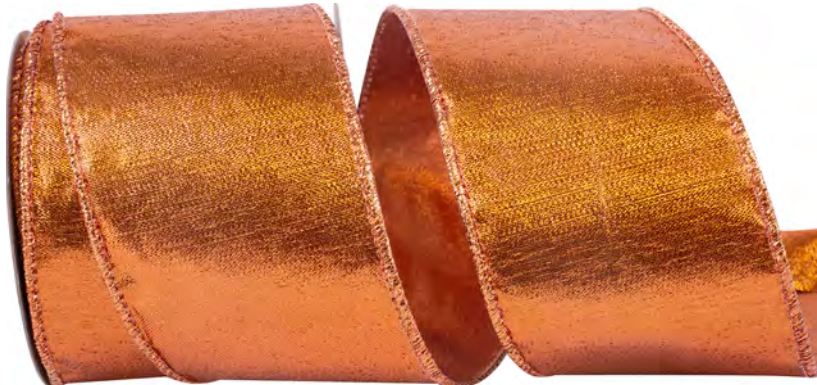

Pattern Number	Width Number	Width Inches	Put-Up Yards	Box Carton
93734W	#40	2-1/2 in	10 yds	12/72

COPPER 085

FRONT

BACK

9548M GLITZ WIRED EDGE

Pattern Number	Width Number	Width Inches	Put-Up Yards	Box Carton
9548M	#40	2-1/2 in	10 yds	12/60
9548M	#100	4 in	10 yds	12/36