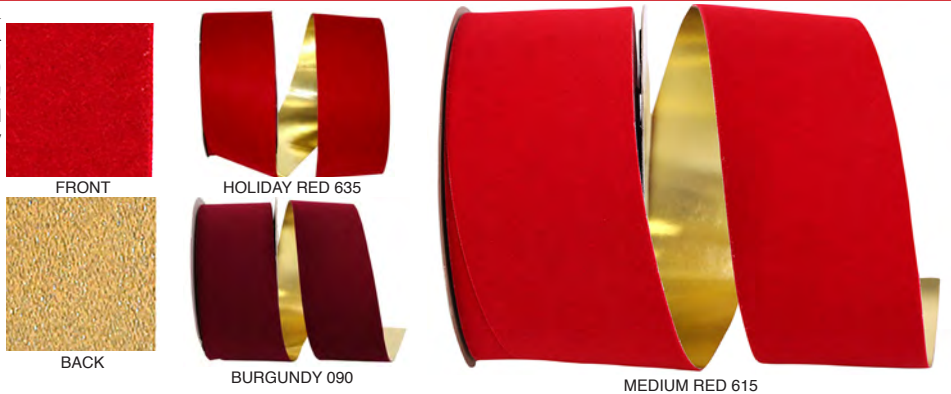

3906 VELVET GOLD BACK OUTDOOR POLYPRO

This top quality plastic backed velvet is made in the USA...!! Made with smooth shiny outdoor backing it is our best and most durable product for outdoor use. This is a high-quality favorite for large outdoor wreath bows.

Pattern Number	Width Number	Width Inches	Put-Up Yards	Box Carton
3906	#09	1-3/8 in	25 yds	18/36
3906	#40	2-1/2 in	25 yds	20/40
3906	#40	2-1/2 in	100 yds	6/12
3906	#100	4 in	25 yds	12/24