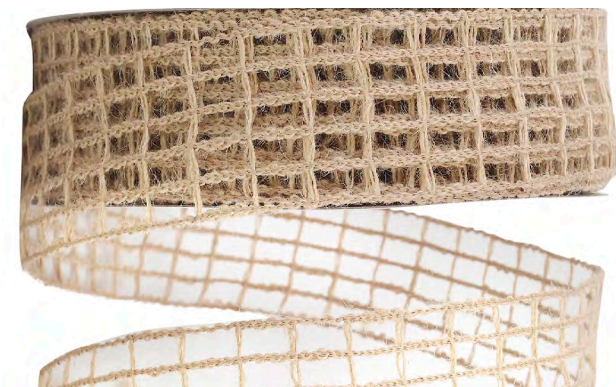

NATURAL 750

25710W JUTE BOX OUTLINES
WIRED EDGE

Pattern Number	Width Number	Width Inches	Put-Up Yards	Box Carton
25710W	#05	7/8 in	20 yds	20/60
25710W	#09	1-1/2 in	20 yds	12/36
25710W	#40	2-1/2 in	20 yds	8/24
25710W	#100	4 in	10 yds	24/48