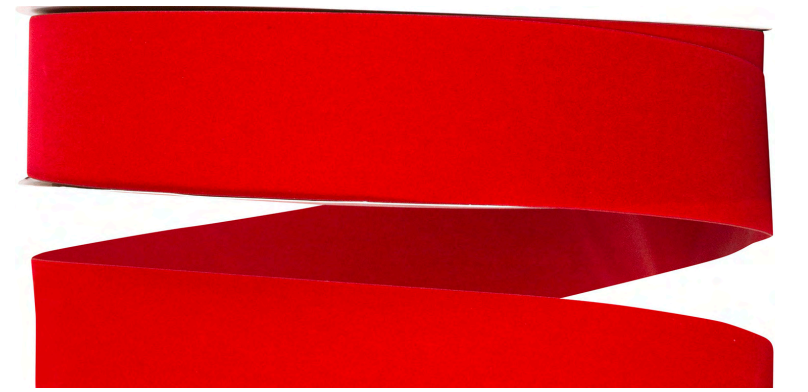

Pattern Number	Width Number	Width Inches	Put-Up Yards	Box Carton
3700R	#40	2-1/2 in	10 yds	24/72
3700R	#40	2-1/2 in	20 yds	8/24

SCARLET 908

3800M VELVET SATIN
BACK WIRED EDGE

Pattern Number	Width Number	Width Inches	Put-Up Yards	Box Carton
3800M	#40	2-1/2 in	10 yds	24/72