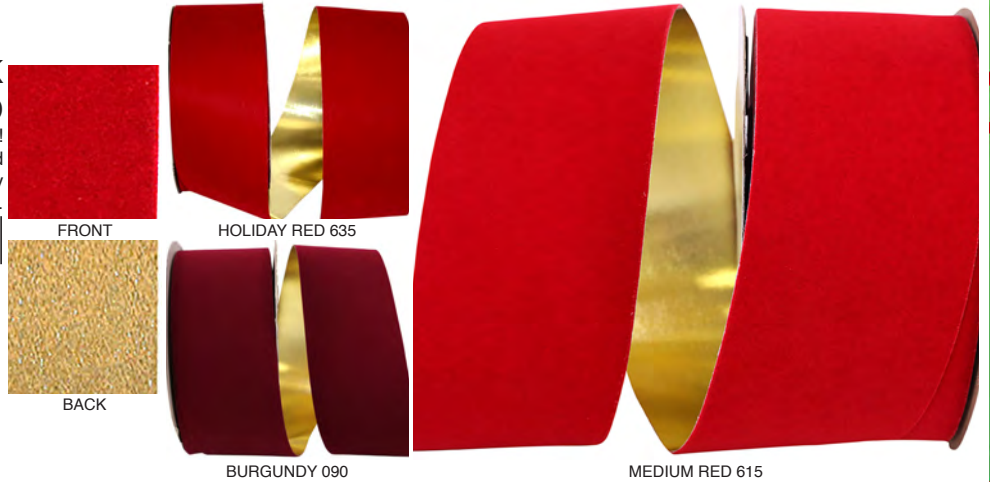

3906 VELVET GOLD BACK OUTDOOR POLYPRO

This top quality plastic backed velvet is made in the USA...!! Made with smooth shiny outdoor backing it is our best and most durable product for outdoor use. This is a high-quality favorite for large outdoor wreath bows.

Pattern Number	Width Number	Width Inches	Put-Up Yards	Box Carton
3906	#09	1-3/8 in	25 yds	18/36
3906	#40	2-1/2 in	25 yds	20/40
3906	#40	2-1/2 in	100 yds	6/12
3906	#100	4 in	25 yds	12/24