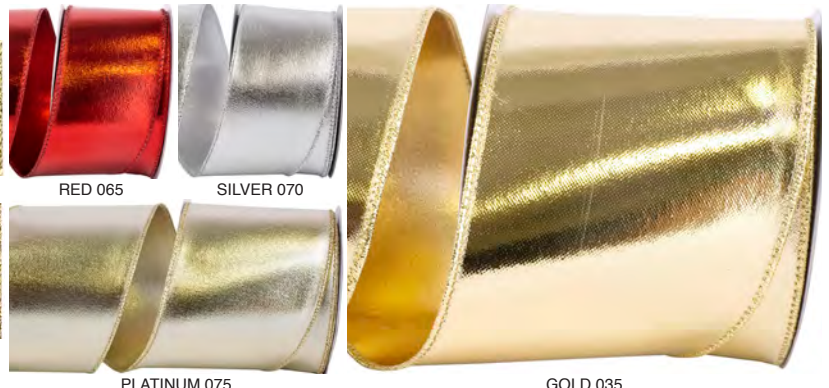

RED 065

SILVER 070

PLATINUM 075

GOLD 035

93496W DUPIONI METALLIC
SHINE TWO-SIDED DELUXE
WIRED EDGE

Pattern Number	Width Number	Width Inches	Put-Up Yards	Box Carton
93496W	#40	2-1/2 in	10 yds	12/48
93496W	#100	4 in	10 yds	12/24