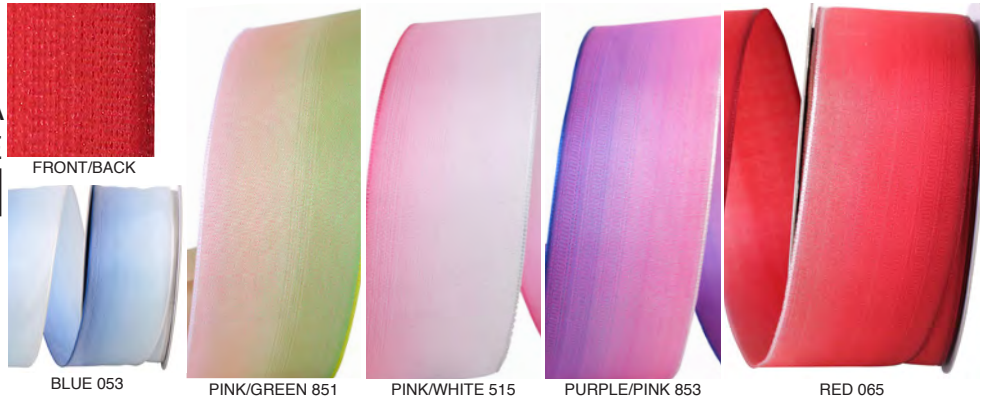

93863W TAFFETA
OMBRE WIRED EDGE

Pattern Number	Width Number	Width Inches	Put-Up Yards	Box Carton
93863W	#09	1-1/2 in	25 yds	12/72

Available In 7 Colors