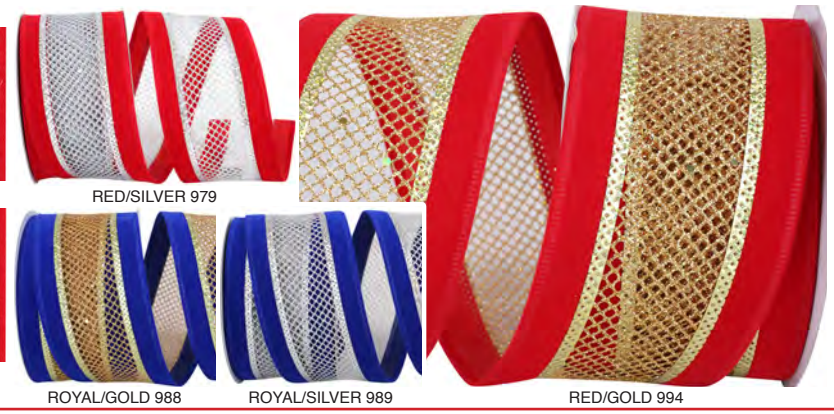

90659W VELVET MESH
MIDDLE WIRED EDGE

Pattern Number	Width Number	Width Inches	Put-Up Yards	Box Carton
90659W	#09	1-1/2 in	10 yds	24/144
90659W	#40	2-1/2 in	10 yds	12/72
90659W	#100	4 in	10 yds	12/24

90299W VELVET DUO
WIRED EDGE