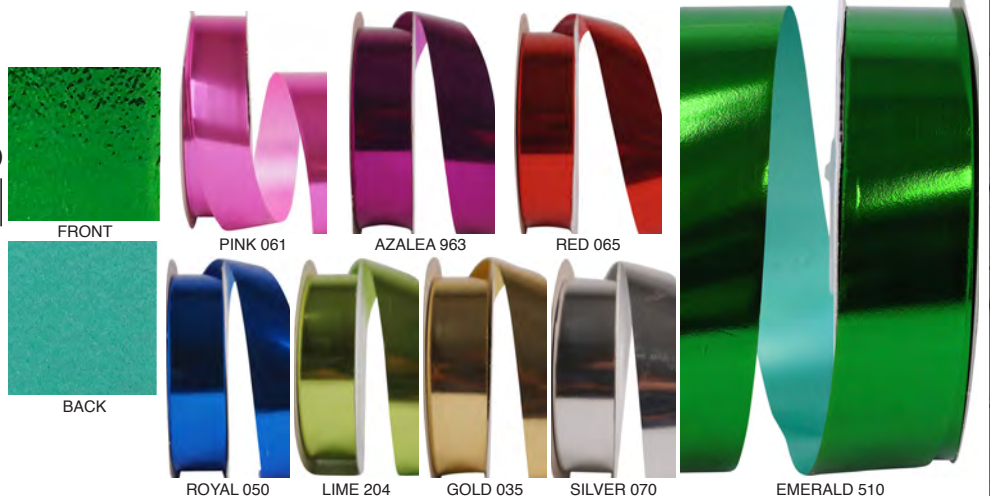

16040 METALLIC POLYPRO

Pattern Number	Width Number	Width Inches	Put-Up Yards	Box Carton
16040	#09	1-1/4 in	100 yds	NA/20
16040	#40	2-1/2 in	50 yds	NA/12