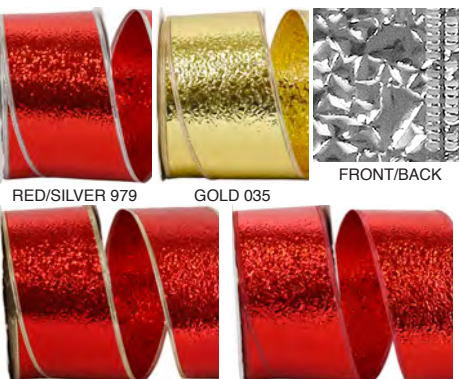

RED/SILVER 979

GOLD 035

1660W CRACKED ICE DISPLAY WIRED EDGE

Pattern Number	Width Number	Width Inches	Put-Up Yards	Box Carton
1660W	#40	2-1/2 in	50 yds	18/36
1660W	#100	4 in	50 yds	12/24
1660W	#250	6 in	50 yds	8/16