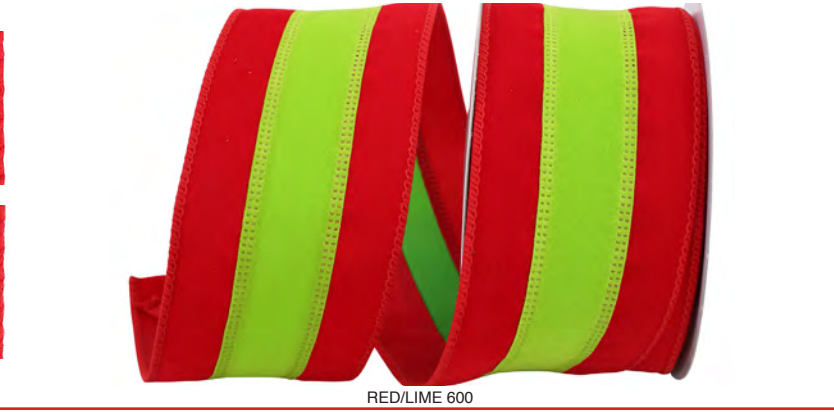

90299W VELVET DUO
WIRED EDGE

Pattern Number	Width Number	Width Inches	Put-Up Yards	Box Carton
90299W	#40	2-1/2 in	10 yds	12/72
90299W	#40	2-1/2 in	25 yds	12/48