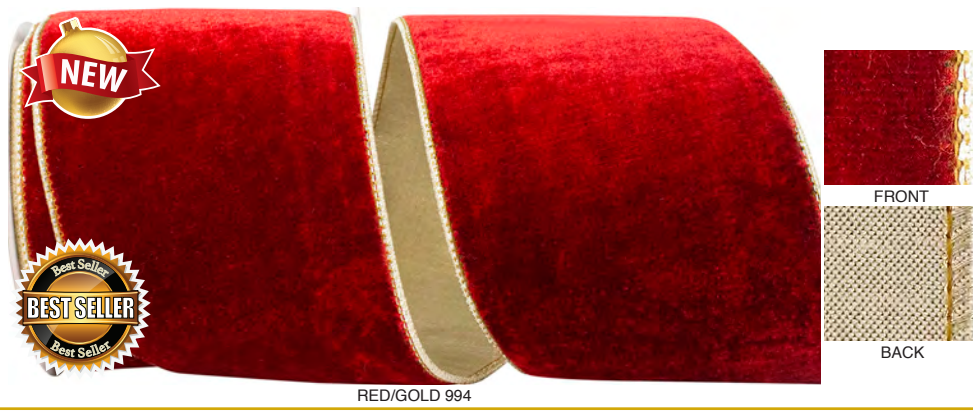

ROYAL 050

AZALEA 963

**94053W VELVET PLUSH
ROYALE GOLD BACKED
WIRED EDGE**

Pattern Number	Width Number	Width Inches	Put-Up Yards	Box Carton
94053W	#40	2-1/2 in	5 yds	6/72
94053W	#100	4 in	5 yds	6/48

NAVY/GOLD 690