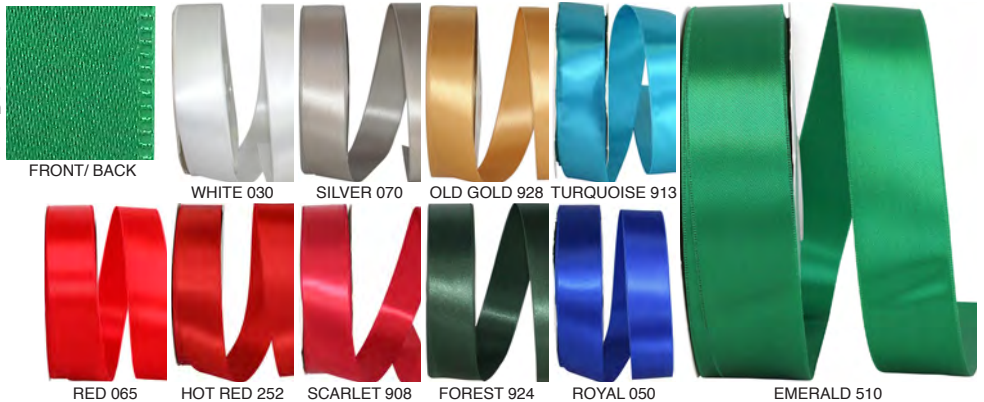

5000 DOUBLE FACE SATIN ALLURE DFS

Our best value for double face satin. This slit edge ribbon has decorative edging and a satin finish on both sides.

Available in 23 Colors

Pattern Number	Width Number	Width Inches	Put-Up Yards	Box Carton
5000	#03	5/8 in	100 yds	26/52
5000	#05	7/8 in	100 yds	20/40
5000	#09	1-1/2 in	100 yds	12/24
5000	#16	2-1/4 in	50 yds	27/54