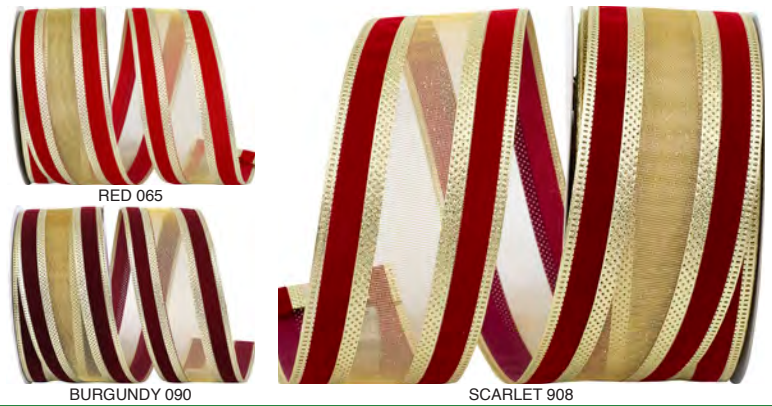

90067W SPIRIT HOLIDAY OVERLAY WIRED EDGE

Pattern Number	Width Number	Width Inches	Put-Up Yards	Box Carton
90067W	#40	2-1/2 in	10 yds	12/72
90067W	#40	2-1/2 in	25 yds	24/72
90067W	#40	2-1/2 in	50 yds	12/24