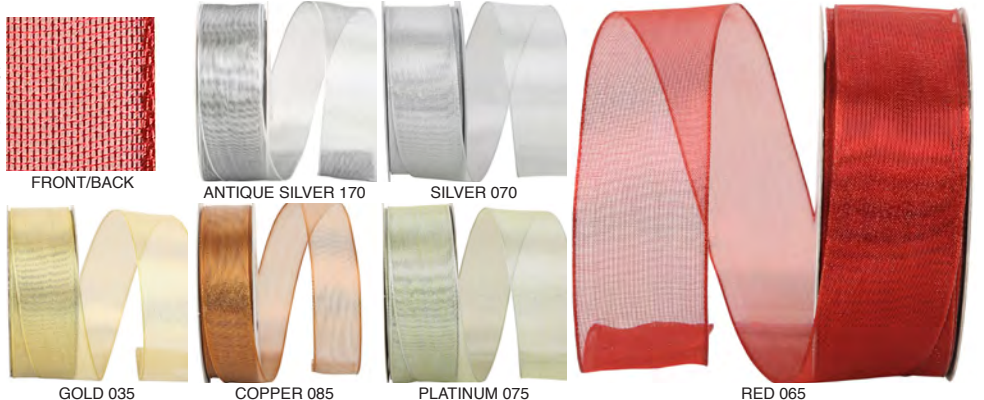

60232W MESH MATE
WIRED EDGE

Pattern Number	Width Number	Width Inches	Put-Up Yards	Box Carton
60232W	#03	5/8 in	25 yds	36/216
60232W	#09	1-1/2 in	25 yds	24/96

60097W MESH METALLIC
CLASSIC WIRED EDGE

Pattern Number	Width Number	Width Inches	Put-Up Yards	Box Carton
60097W	#03	5/8 in	25 yds	NA/96
60097W	#05	7/8 in	25 yds	NA/72
60097W	#09	1-1/2 in	25 yds	24/72
60097W	#40	2-1/2 in	25 yds	24/72