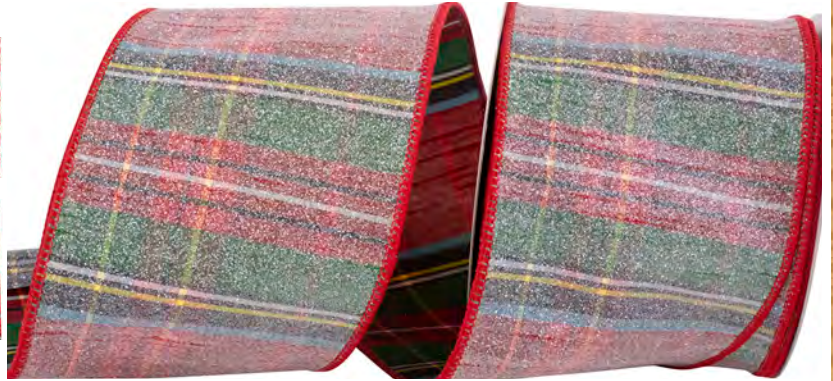

RED 065

93427W JORDAN RESERVE
PLAID WIRED EDGE

Pattern Number	Width Number	Width Inches	Put-Up Yards	Box Carton
93427W	#40	2-1/2 in	10 yds	6/72
93427W	#100	4 in	10 yds	6/48