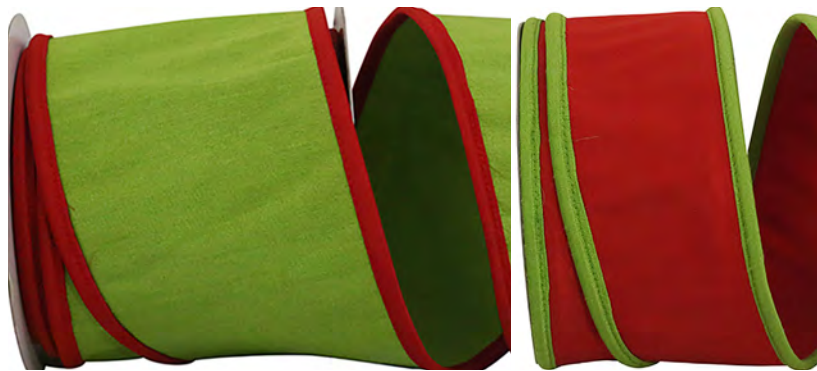

RED 065

MUSTARD 688

FRONT

BACK

90906W DUPIONI CHECK EDGE
WIRED EDGE

Pattern Number	Width Number	Width Inches	Put-Up Yards	Box Carton
90906W	#40	2-1/2 in	10 yds	6/24

LIME/RED 601

RED/LIME 600