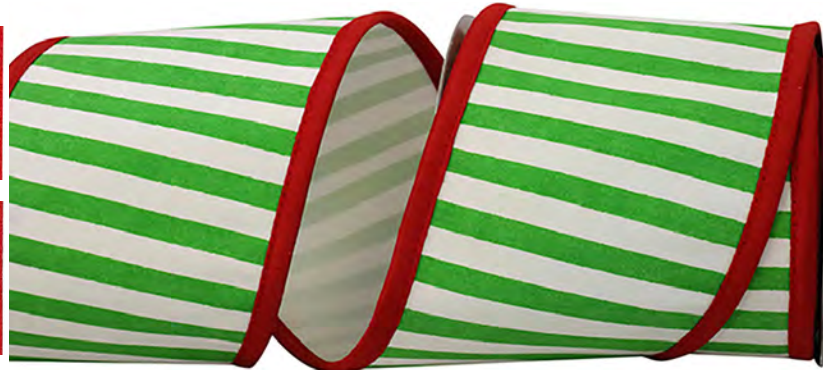

93429W RAILROAD STRIPES
DELUXE FOLDED RED
HEAVY WIRED EDGE

Pattern Number	Width Number	Width Inches	Put-Up Yards	Box Carton
93429W	#40	2-1/2 in	10 yds	6/48
93429W	#100	4 in	5 yds	6/48