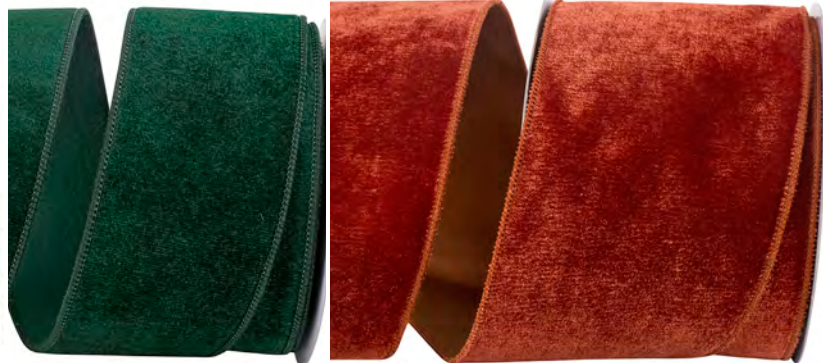

HUNTER 925

RUST 049

93347W PLUSH VELVET
WITH DUPIONI BACKING
WIRED EDGE

Pattern Number	Width Number	Width Inches	Put-Up Yards	Box Carton
93347W	#40	2-1/2 in	10 yds	24/72
93347W	#100	4 in	10 yds	12/48
93347W	#250	6 in	10 yds	12/48