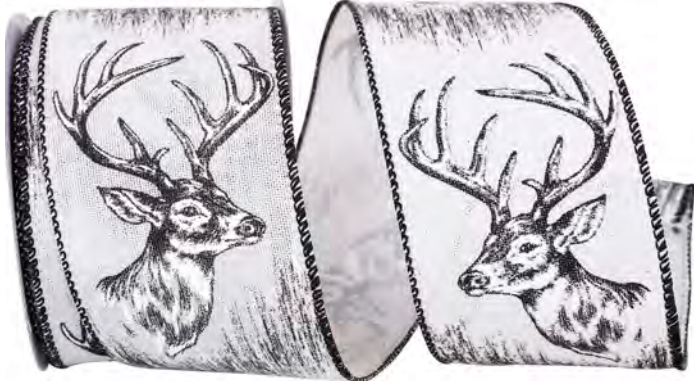

BACK

93753W DEER EMBLEM
BUFFALO CHECK
WIRED EDGE

Pattern Number	Width Number	Width Inches	Put-Up Yards	Box Carton
93753W	#40	2-1/2 in	10 yds	12/72

BLACK/WHITE 984

FRONT

BACK

93754W DEER ANTLER
MONOCHROME MUSLIN
WIRED EDGE