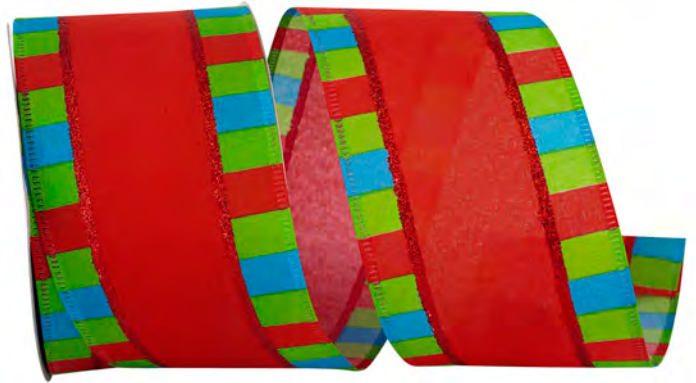

Pattern Number	Width Number	Width Inches	Put-Up Yards	Box Carton
93985W	#40	2-1/2 in	10 yds	12/72

94080W HOLIDAY TICKING
FUN WIRED EDGE

Pattern Number	Width Number	Width Inches	Put-Up Yards	Box Carton
94080W	#40	2-1/2 in	10 yds	12/72