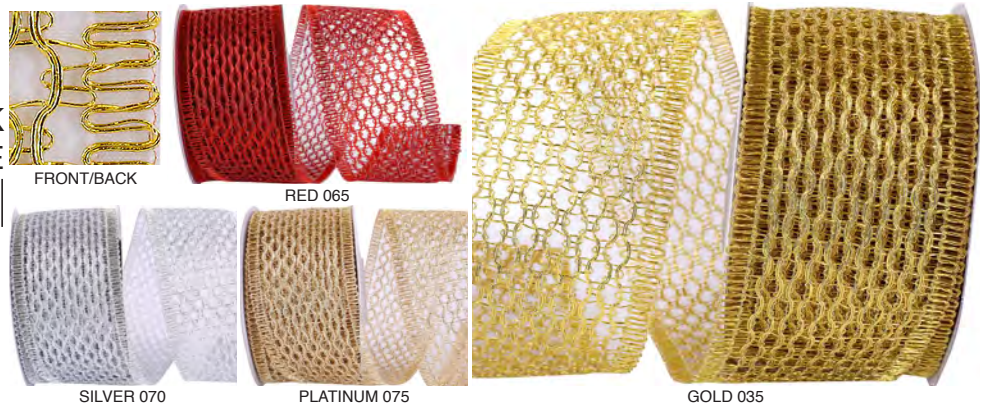

93760W CHAIN LINK
TRIMMING WIRED EDGE

Pattern Number	Width Number	Width Inches	Put-Up Yards	Box Carton
93760W	#40	2-1/2 in	10 yds	24/48