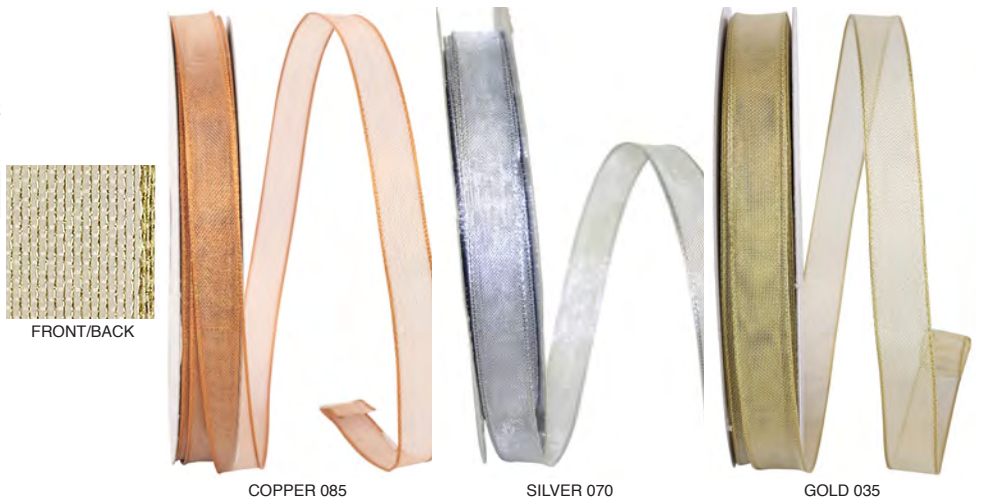

60235W MESH METALLIC CLASSIC VALUE WIRED EDGE

Pattern Number	Width Number	Width Inches	Put-Up Yards	Box Carton
60235W	#15	3/8 in	50 yds	48/96
60235W	#03	5/8 in	50 yds	36/108
60235W	#05	7/8 in	50 yds	36/72
60235W	#09	1-1/2 in	50 yds	24/72
60235W	#40	2-1/2 in	50 yds	12/72