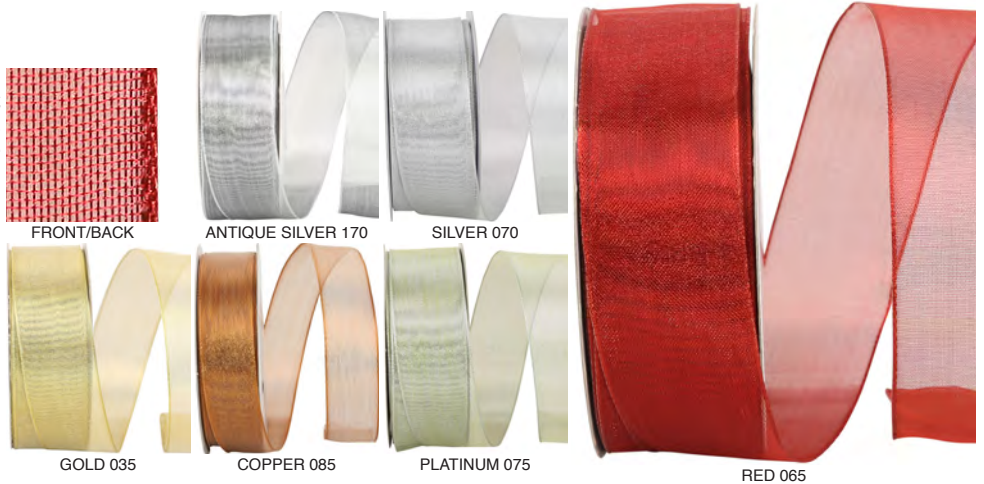

60097W MESH METALLIC CLASSIC WIRED EDGE

Pattern Number	Width Number	Width Inches	Put-Up Yards	Box Carton
60097W	#03	5/8 in	25 yds	NA/96
60097W	#05	7/8 in	25 yds	NA/72
60097W	#09	1-1/2 in	25 yds	24/72
60097W	#40	2-1/2 in	25 yds	24/72