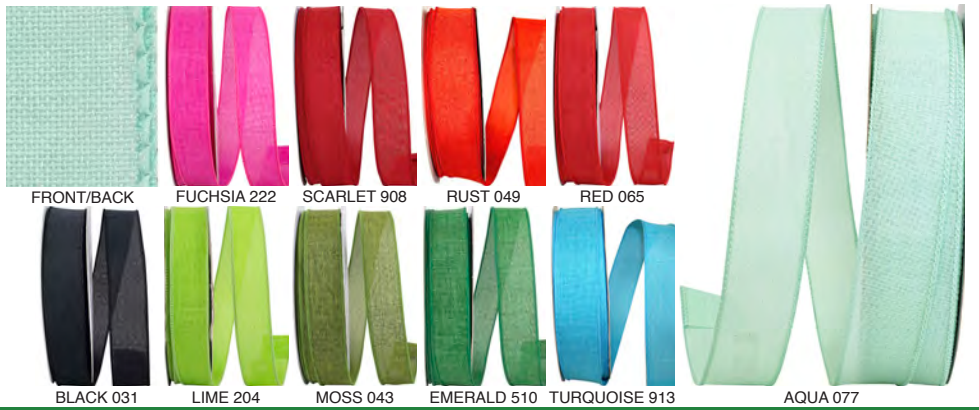

92573W EVERYDAY LINEN VALUE WIRED EDGE

Pattern Number	Width Number	Width Inches	Put-Up Yards	Box Carton
92573W	#09	1-1/2 in	10 yds	12/48
92573W	#09	1-1/2 in	50 yds	12/48
92573W	#40	2-1/2 in	10 yds	12/24
92573W	#40	2-1/2 in	50 yds	12/24

20 Colors Available