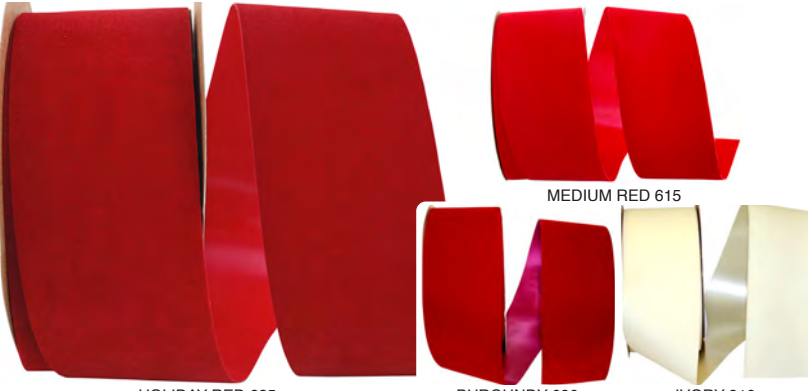

HOLIDAY GREEN 580

HOLIDAY RED 635

MEDIUM RED 615

BURGUNDY 090

IVORY 810