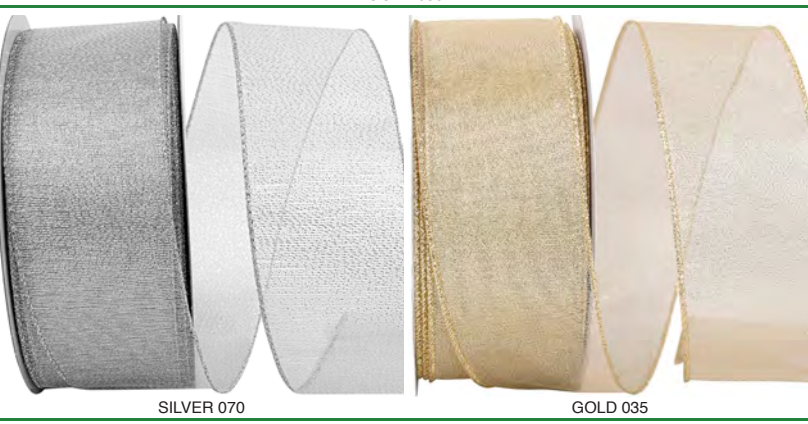

GOLD 035

FRONT/BACK

**92700W METALLIC GLIMMER
VALUE WIRED EDGE**

Pattern Number	Width Number	Width Inches	Put-Up Yards	Box Carton
92700W	#09	1-1/2 in	50 yds	12/48
92700W	#40	2-1/2 in	20 yds	12/48
92700W	#40	2-1/2 in	50 yds	12/24