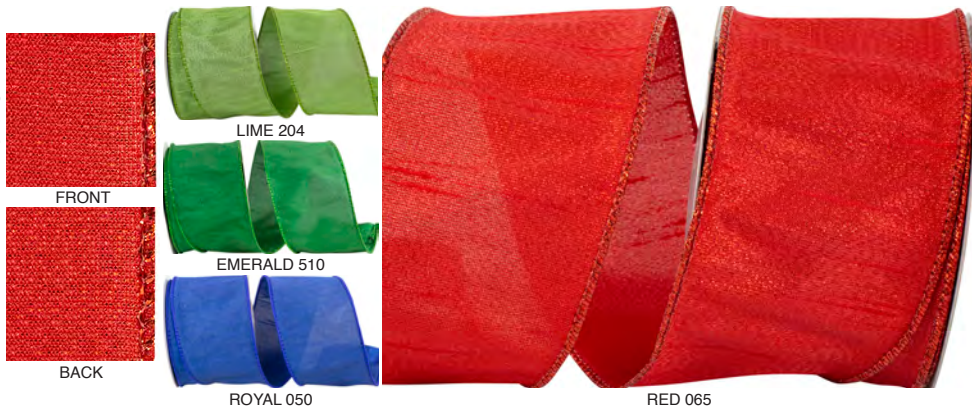

93037W METALLIC DUPIONI
DUO-TEXTURE COLORS
WIRED EDGE

Pattern Number	Width Number	Width Inches	Put-Up Yards	Box Carton
93037W	#09	1-1/2 in	10 yds	24/72
93037W	#40	2-1/2 in	10 yds	12/72
93037W	#100	4 in	10 yds	12/48

Available in 6 Colors