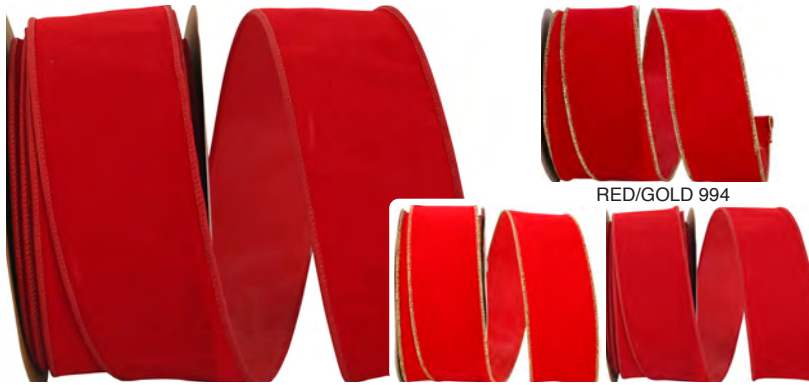

RED 065

HOT RED/GOLD 211

HOT RED 252

3934M VELVET COMMERCIAL
HEAVY WIRED EDGE

Pattern Number	Width Number	Width Inches	Put-Up Yards	Box Carton
3934M	#40	2-1/2 in	25 yds	24/24
3934M	#100	4 in	25 yds	12/12
3934M	#250	6 in	25 yds	12/12
3934M	#400	9 in	25 yds	6/6
3934M	#500	12 in	25 yds	6/6