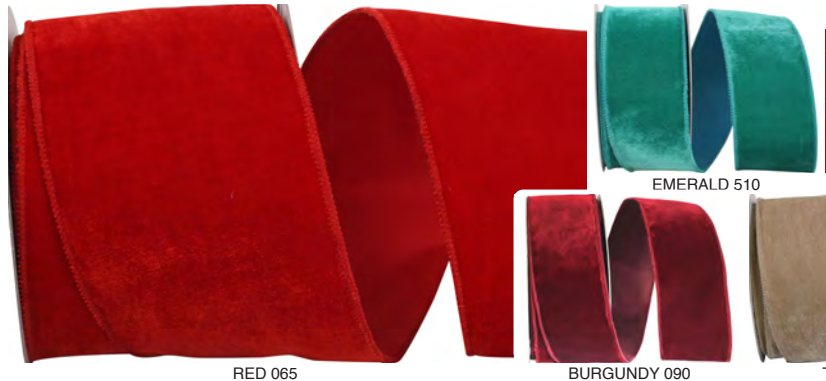

GOLD 035 WHITE/SILVER 981

RED 065 EMERALD 510 BURGUNDY 090 TAUPE 964

93592W REGAL VELVET PLUSH WIRED EDGE

Pattern Number	Width Number	Width Inches	Put-Up Yards	Box Carton
93592W	#40	2-1/2 in	10 yds	12/36
93592W	#100	4 in	10 yds	12/24