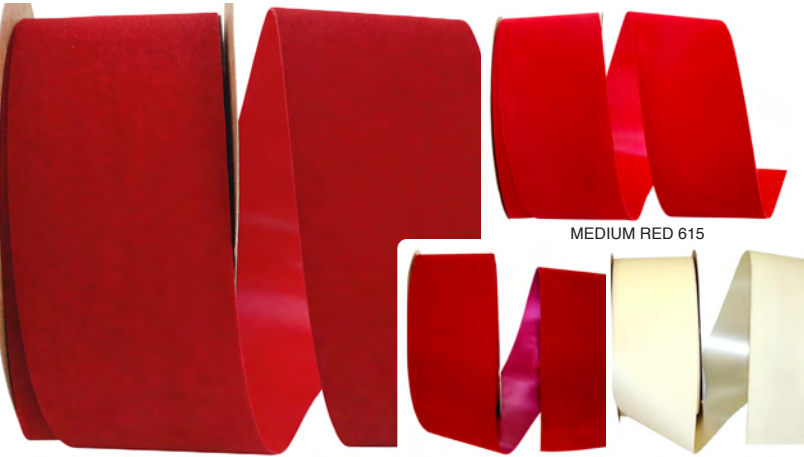

HOLIDAY RED 635

BURGUNDY 090

IVORY 810

MEDIUM RED 615

**3700 VELVET OUTDOOR
POLYPRO DOMESTIC**

This top quality plastic backed velvet is made in the USA..!! Made with smooth shiny outdoor backing, it is our best and most durable product for outdoor use. This is our #1 high-quality favorite for outdoor large wreath bows.

Pattern Number	Width Number	Width Inches	Put-Up Yards	Box Carton
3700	#03	5/8 in	25 yds	20/60
3700	#05	7/8 in	25 yds	24/48
3700	#09	1-3/8 in	25 yds	20/40
3700	#40	2-1/2 in	25 yds	12/24
3700	#40	2-1/2 in	100 yds	6/12
3700	#100	4 in	25 yds	6/12
3700	#100	4 in	100 yds	12/24