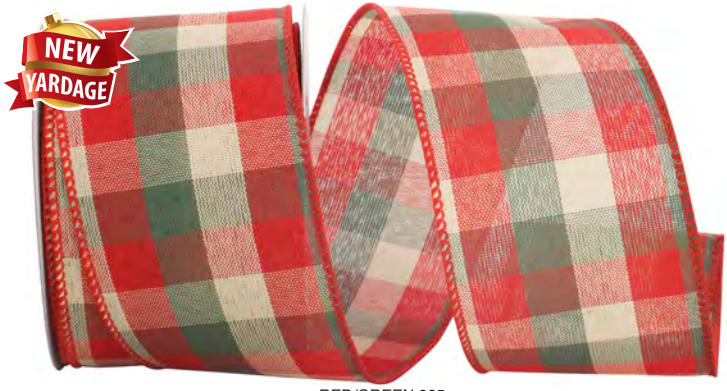

RED/GREEN 985

92972W HOLIDAY CHECK
VALUE WIRED EDGE

Pattern Number	Width Number	Width Inches	Put-Up Yards	Box Carton
92972W	#09	1-1/2 in	10 yds	12/48
92972W	#40	2-1/2 in	10 yds	12/72
92972W	#40	2-1/2 in	50 yds	12/24