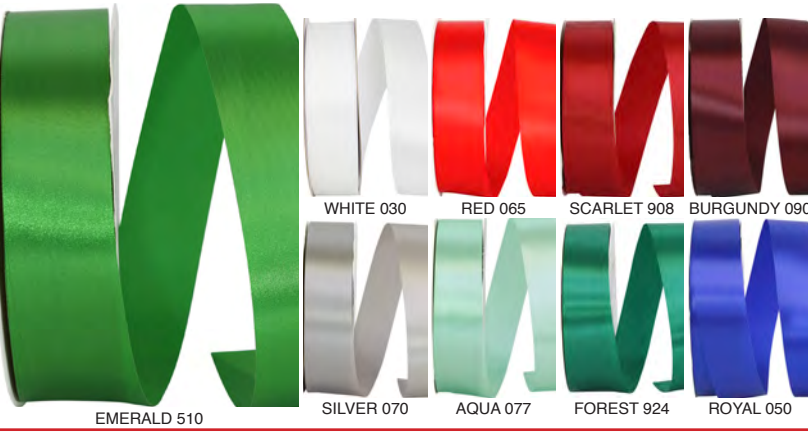

94305W DUPIONI COLORS DELUXE WIRED EDGE

Pattern Number	Width Number	Width Inches	Put-Up Yards	Box Carton
94305W	#09	1-1/2 in	10 yds	6/48
94305W	#40	2-1/2 in	10 yds	6/48
94305W	#100	4 in	10 yds	6/48

COOLER RIBBON

4700 SINGLE FACE SATIN ALLURE COOLER RIBBON

Our best value for single face satin with a medium finish (not too firm, not too soft). Slit edge with satin front face and taffeta on the back side. This acetate satin alternative does not wilt, fade or bleed due to moisture or humidity. 100% Polyester.

Available in 62 Colors

Pattern Number	Width Number	Width Inches	Put-Up Yards	Box Carton
4700	#15	3/8 in	100 yds	42/84
4700	#03	5/8 in	100 yds	26/52
4700	#05	7/8 in	100 yds	20/40
4700	#09	1-3/8 in	100 yds	24/48
4700	#16	1-7/8 in	50 yds	36/72
4700	#40	2-1/2 in	50 yds	27/54
4700	#100	4 in	50 yds	16/32
4700	#250	6 in	50 yds	16/32