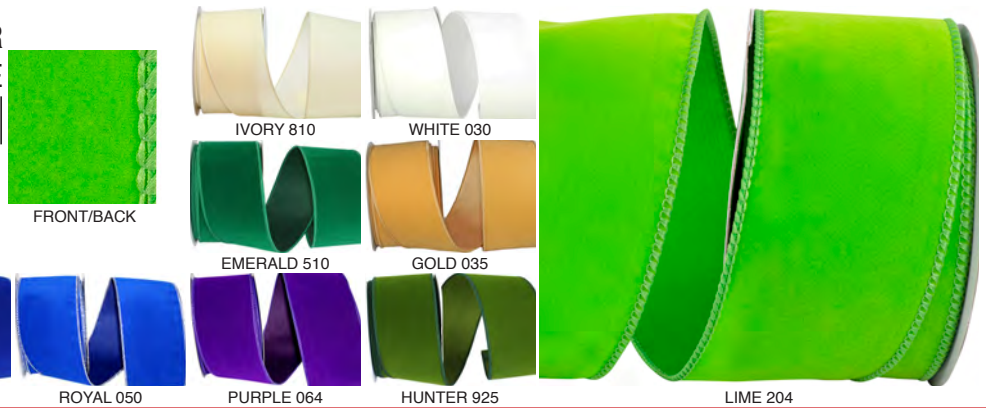

BACK

RED 065

IVORY 810

WHITE 030

EMERALD 510

GOLD 035

ROYAL/ROYAL 502

92799W VELVET COLOR
WIRED EDGE

Pattern Number	Width Number	Width Inches	Put-Up Yards	Box Carton
92799W	#40	2-1/2 in	10 yds	12/72
92799W	#100	4 in	10 yds	12/24

FRONT/BACK