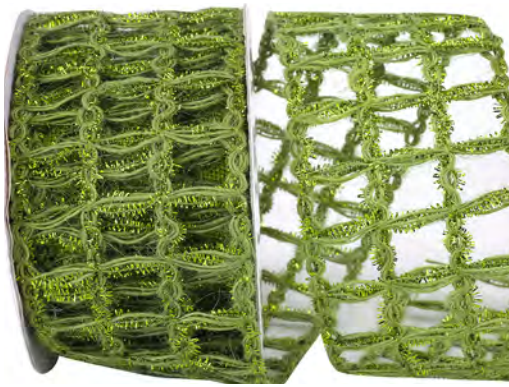

NATURAL 750

93867 BURLAP OPEN WEAVE 2

Pattern Number	Width Number	Width Inches	Put-Up Yards	Box Carton
93867	#40	2-1/2 in	10 yds	12/72

NATURAL 750

GREEN 044

RED 065

IVORY/SILVER 993

NATURAL/GOLD 757