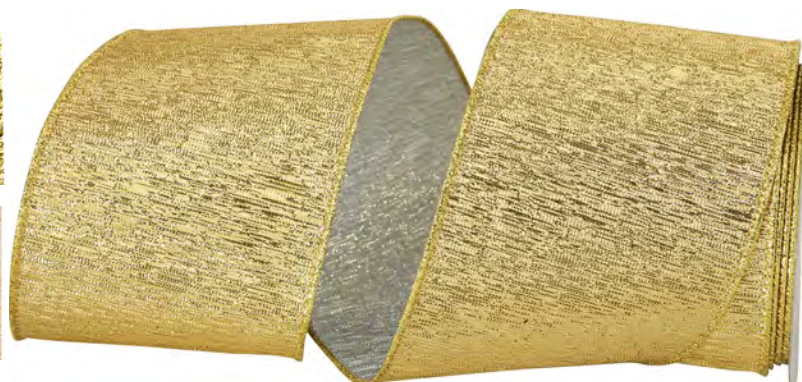

93079W METALLIC LAME
FASHION COLOR WIRED EDGE

Pattern Number	Width Number	Width Inches	Put-Up Yards	Box Carton
93079W	#40	2-1/2 in	10 yds	12/72
93079W	#100	4 in	10 yds	12/48

GOLD/SILVER 990