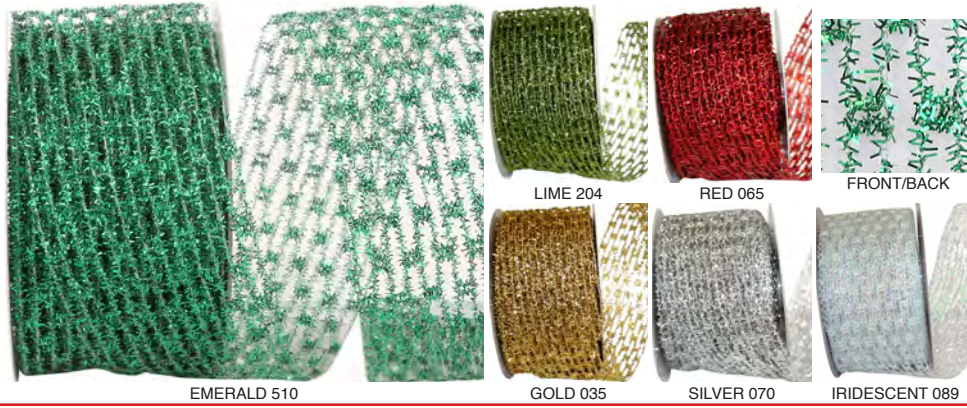

92167W FLEX NET STRETCH
METALLIC WIRED EDGE

FRONT/BACK

Pattern Number	Width Number	Width Inches	Put-Up Yards	Box Carton
92167W	#40	2-1/2 in	10 yds	12/72
92167W	#100	4 in	10 yds	12/72