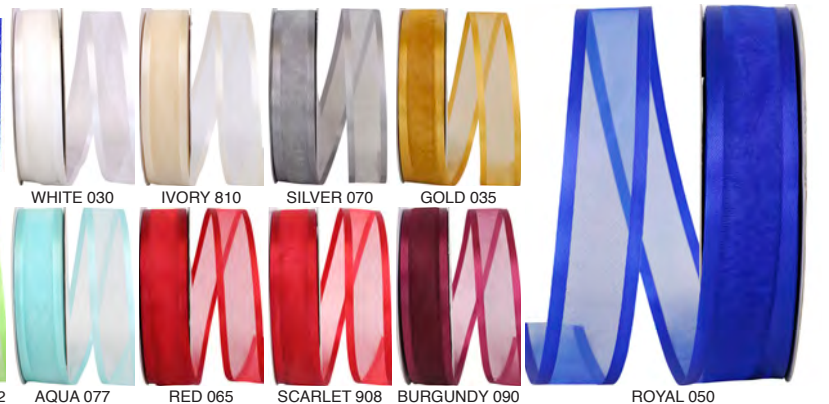

**25765 SHEER SATIN
EDGE VALUE**

This ribbon has a sheer center with a satin edge. It is an elegant combination of sheer and satin that adds fullness to bows.

Pattern Number	Width Number	Width Inches	Put-Up Yards	Box Carton
25765	#03	5/8 in	100 yds	6/36
25765	#09	1-1/2 in	100 yds	6/36