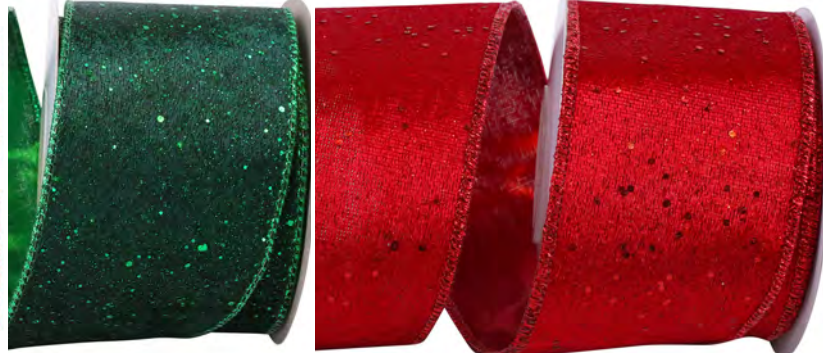

HOLIDAY GREEN 580

RED 065

94030W VELVET PLUSH
DESIGNER WIRED EDGE

Pattern Number	Width Number	Width Inches	Put-Up Yards	Box Carton
94030W	#40	2-1/2 in	10 yds	12/48
94030W	#100	4 in	10 yds	12/24