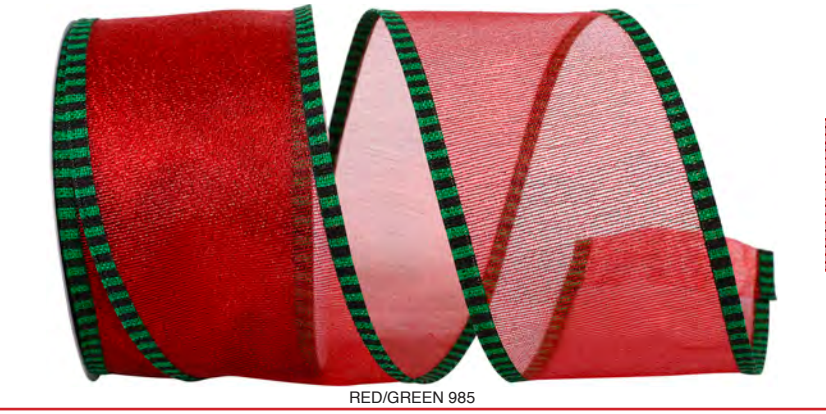

LIME 204 RED 065 SCARLET 908 BURGUNDY 090 AQUA 077 EMERALD 510

93674W RED GLIMMER GREEN TICKING WIRED EDGE

Pattern Number	Width Number	Width Inches	Put-Up Yards	Box Carton
93674W	#09	1-1/2 in	20 yds	12/48
93674W	#40	2-1/2 in	10 yds	12/24