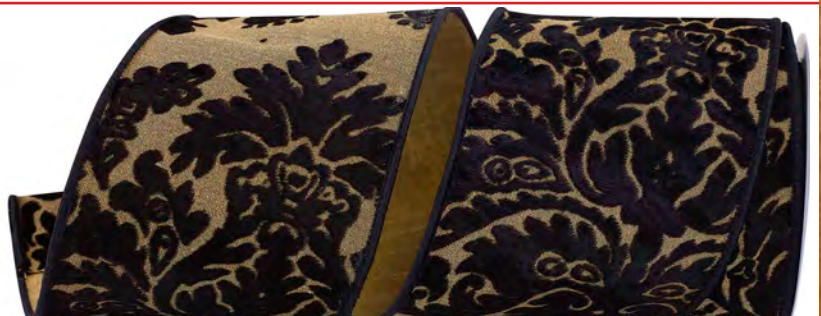

93914W VELVET CUTOUT
DELUXE FILIGREE DUPIONI
BACKED WIRED EDGE

Pattern Number	Width Number	Width Inches	Put-Up Yards	Box Carton
93914W	#40	2-1/2 in	10 yds	6/24
93914W	#100	4 in	5 yds	6/24