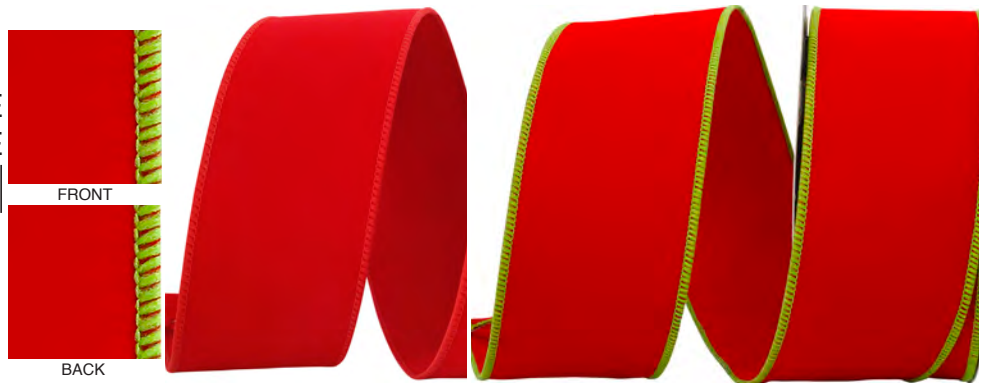

RED 065

RED/LIME 600

92270W VALUE VELVET
WIRED EDGE

This is our #1 imported wired velvet with fabric backing. A luxurious velvet that is not all weather material, but is a best selling ribbon that is often used outside.