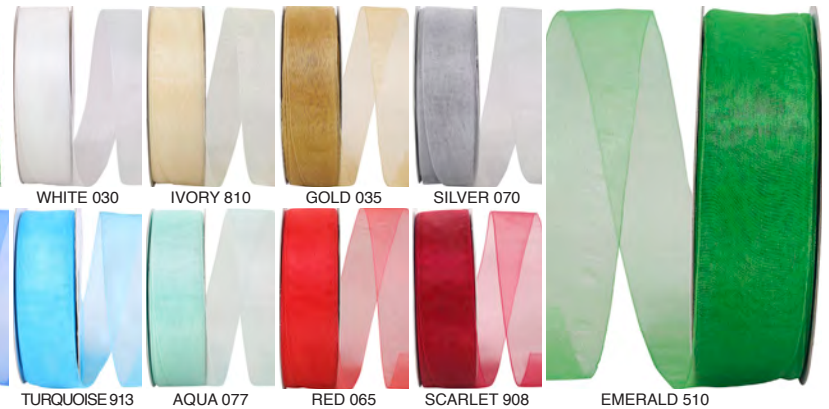

**25621 CHIFFON SHEER
MONOFILAMENT EDGE**

A delicate woven edge sheer with an iridescent sheen. One of our best sellers.

Pattern Number	Width Number	Width Inches	Put-Up Yards	Box Carton
25621	#03	5/8 in	100 yds	36/108
25621	#05	7/8 in	100 yds	18/54
25621	#09	1-1/2 in	100 yds	18/54
25621	#40	2-1/2 in	50 yds	24/48