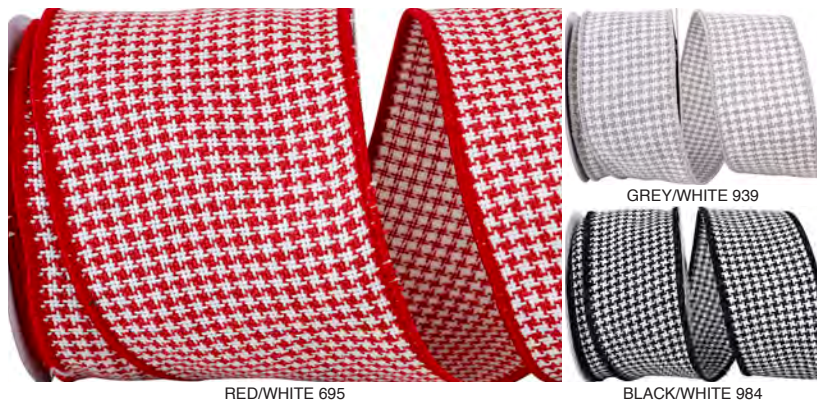

RED/WHITE 695

GREY/WHITE 939

BLACK/WHITE 984

**93713W HOUNDSTOOTH
STITCH WEAVE WIRED EDGE**

Pattern Number	Width Number	Width Inches	Put-Up Yards	Box Carton
93713W	#40	2-1/2 in	10 yds	6/72
93713W	#100	4 in	10 yds	6/48