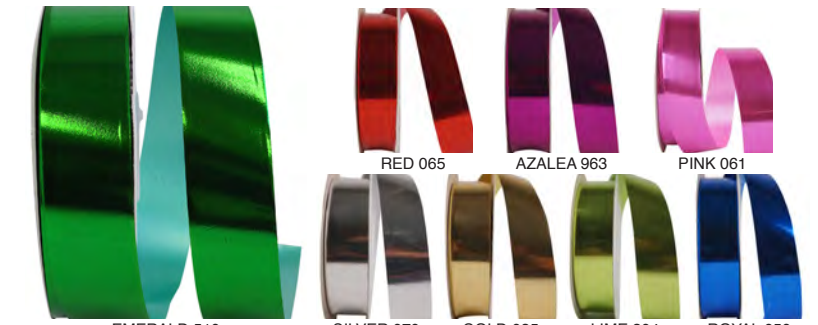

MEDIUM RED 615

WHITE 030

SILVER 070

BURGUNDY 090

RED 065

ROYAL 050

NAVY 055

HUNTER 925

EMERALD 510

SILVER 070

GOLD 035

LIME 204

ROYAL 050

RED 065

AZALEA 963

PINK 061

FRONT

16040 METALLIC POLYPRO

Pattern Number	Width Number	Width Inches	Put-Up Yards	Box Carton
16040	#09	1-1/4 in	100 yds	NA/20
16040	#40	2-1/2 in	50 yds	NA/12