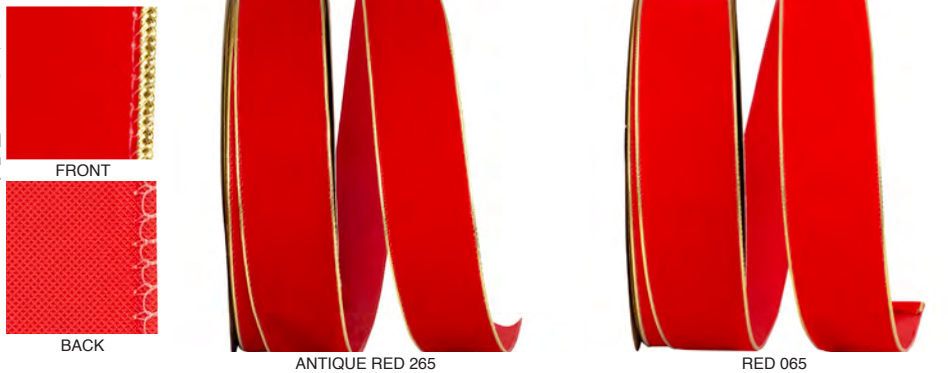

3900B VELVET OUTDOOR DURO DOMESTIC BRAIDED WIRED EDGE

This top quality plastic backed velvet with a heavy wired edge made of gold cording is made in the USA...!! Made with a pebbled vinyl outdoor backing it is our best and most durable product for outdoor use. This is a high quality classic.

Pattern Number	Width Number	Width Inches	Put-Up Yards	Box Carton
3900B	#40	2-1/2 in	75 yds	12/12