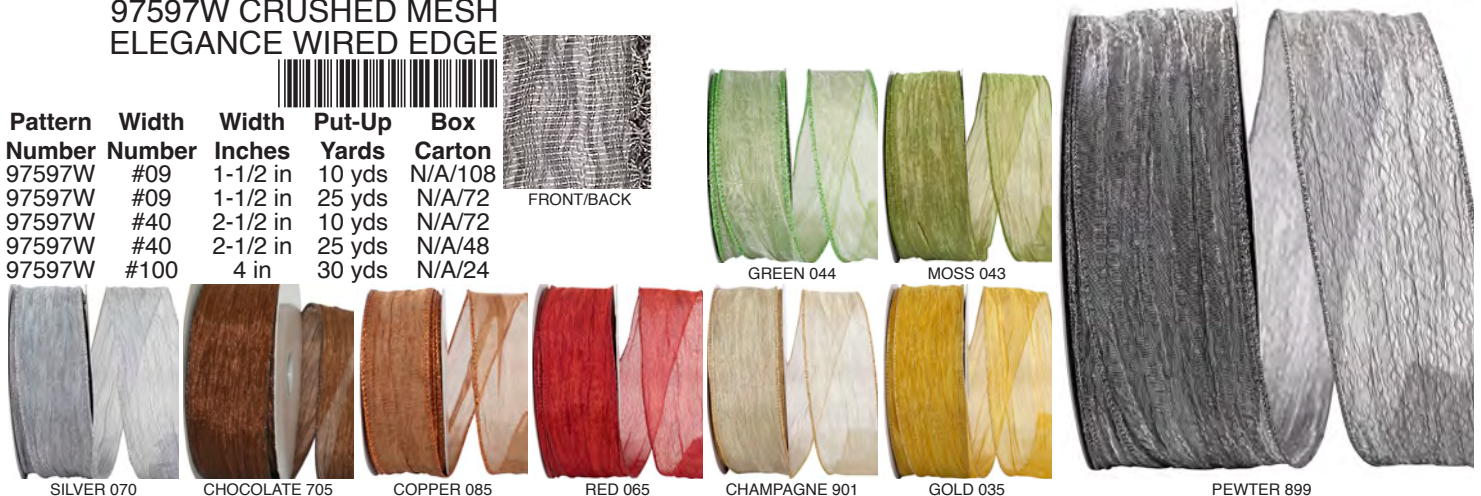

97597W CRUSHED MESH ELEGANCE WIRED EDGE

Pattern Number	Width Number	Width Inches	Put-Up Yards	Box Carton
97597W	#09	1-1/2 in	10 yds	N/A/108
97597W	#09	1-1/2 in	25 yds	N/A/72
97597W	#40	2-1/2 in	10 yds	N/A/72
97597W	#40	2-1/2 in	25 yds	N/A/48
97597W	#100	4 in	30 yds	N/A/24