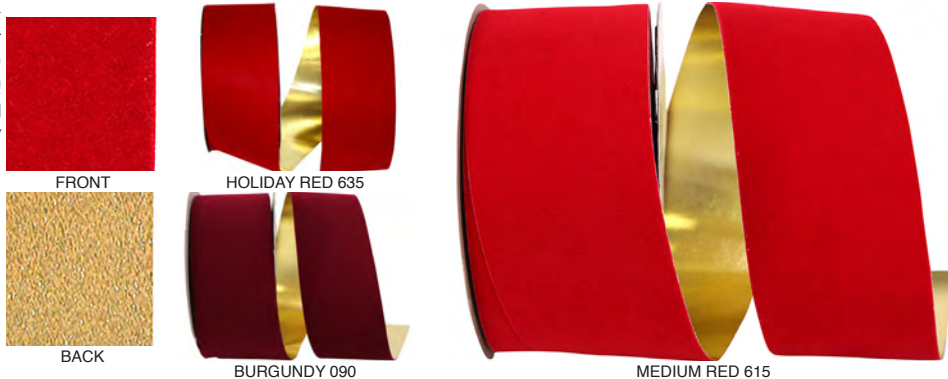

3906 VELVET GOLD BACK OUTDOOR POLYPRO

This top quality plastic backed velvet is made in the USA...!! Made with smooth shiny outdoor backing it is our best and most durable product for outdoor use. This is a high-quality favorite for large outdoor wreath bows.

Pattern Number	Width Number	Width Inches	Put-Up Yards	Box Carton
3906	#09	1-3/8 in	25 yds	18/36
3906	#40	2-1/2 in	25 yds	20/40
3906	#40	2-1/2 in	100 yds	6/12
3906	#100	4 in	25 yds	12/24