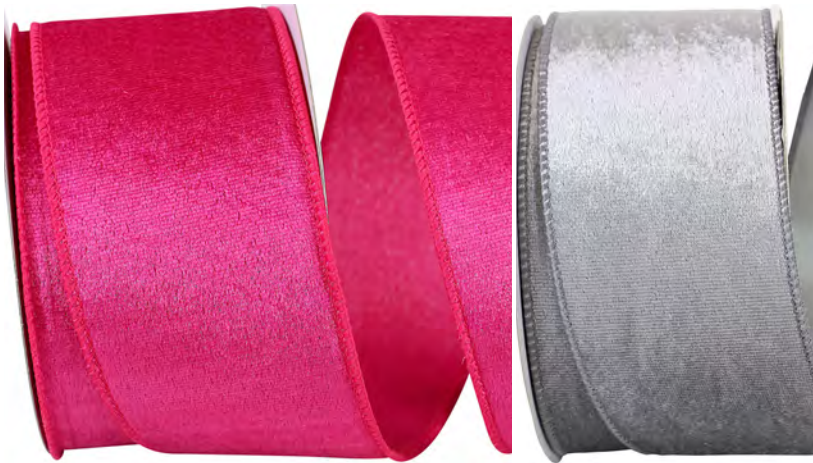

FUCHSIA 222

SILVER 070

93604W VELVET PLUSH LITE WIRED EDGE

Pattern Number	Width Number	Width Inches	Put-Up Yards	Box Carton
93604W	#40	2-1/2 in	10 yds	24/72
93604W	#100	4 in	10 yds	12/24