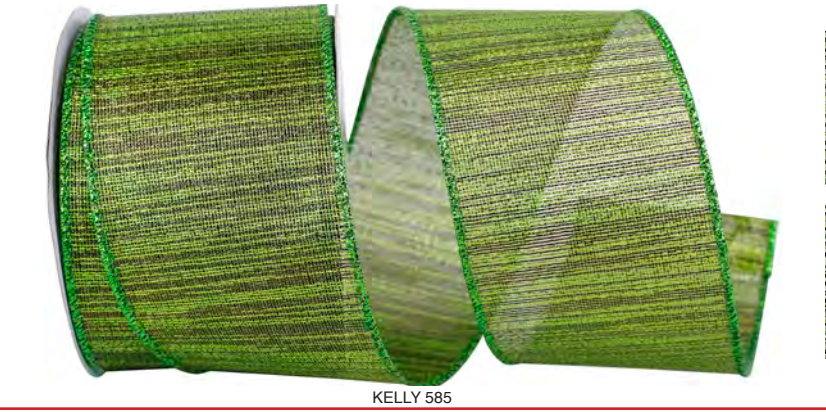

RED/GREEN 985

93697W GLIMMER METALLIC TEXTURES WIRED EDGE

Pattern Number	Width Number	Width Inches	Put-Up Yards	Box Carton
93697W	#09	1-1/2 in	20 yds	6/36
93697W	#40	2-1/2 in	10 yds	4/80
93697W	#100	4 in	10 yds	3/60