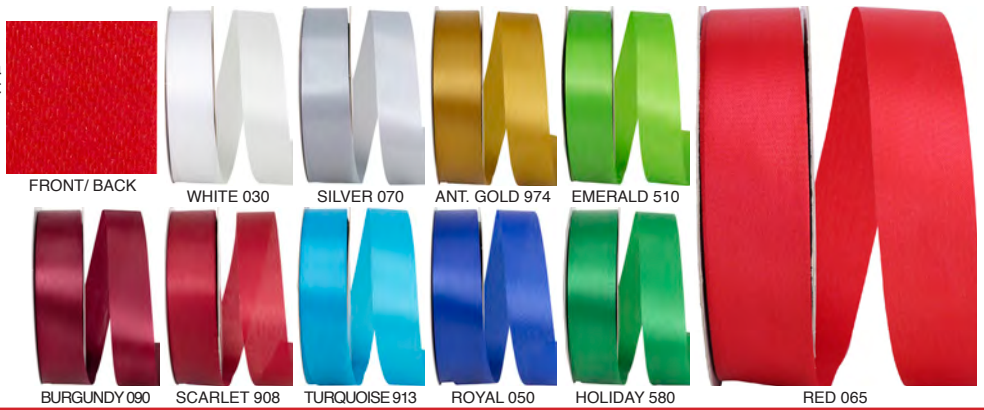

5500 AQUA SATIN COOLER RIBBON

This florist favorite is our slit edge satin with a medium-firm finish. It is durable, water resistant and holds its shape in the cooler.

Available in 50 Colors

Pattern Number	Width Number	Width Inches	Put-Up Yards	Box Carton
5500	#15	3/8 in	100 yds	42/84
5500	#03	5/8 in	100 yds	26/52
5500	#05	7/8 in	100 yds	19/38
5500	#09	1-3/8 in	100 yds	24/48
5500	#16	1-7/8 in	100 yds	17/34
5500	#40	2-1/2 in	50 yds	26/52
5500	#100	4 in	50 yds	16/32