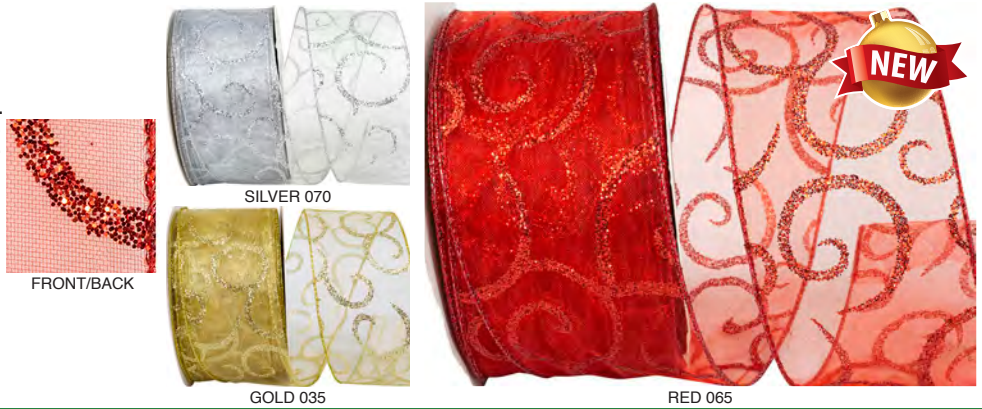

94165W SWIRL GLITTER SCROLL
SHEER VALUE WIRED EDGE

Pattern Number	Width Number	Width Inches	Put-Up Yards	Box Carton
94165W	#09	1-1/2 in	50 yds	6/24
94165W	#40	2-1/2 in	50 yds	4/16