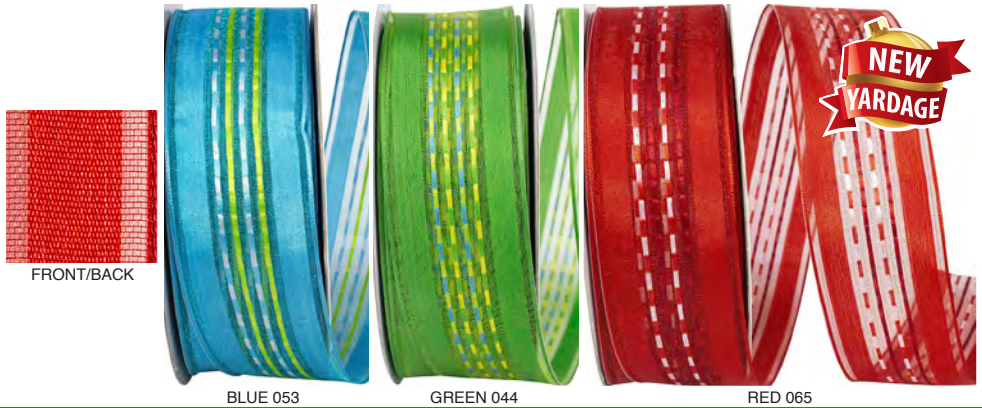

25746W SHEER TICKING
STRIPE VALUE WIRED EDGE

Pattern Number	Width Number	Width Inches	Put-Up Yards	Box Carton
25746W	#09	1-1/2 in	10 yds	12/48
25746W	#09	1-1/2 in	50 yds	12/48

6 Colors Available

25771W CHARLIZE SHEER
SATIN WIRED EDGE

Pattern Number	Width Number	Width Inches	Put-Up Yards	Box Carton
25771W	#03	5/8 in	50 yds	36/72
25771W	#09	1-1/2 in	50 yds	12/48
25771W	#40	2-1/2 in	50 yds	24/48

25 Colors Available