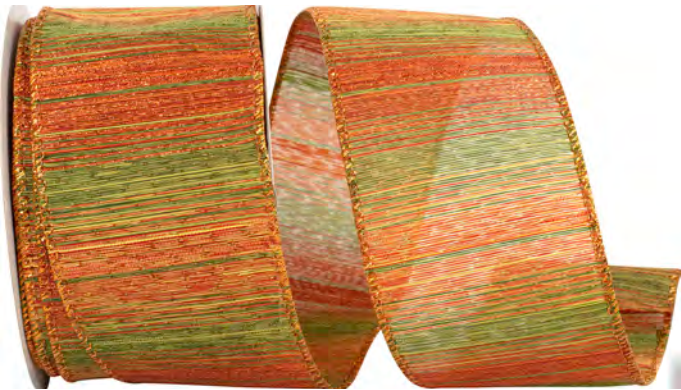

ORANGE/GREEN 258

93307W TONAL OMBRE
POLANCO WIRED EDGE

Pattern Number	Width Number	Width Inches	Put-Up Yards	Box Carton
93307W	#09	1-1/2 in	20 yds	24/72
93307W	#100	4 in	10 yds	12/48