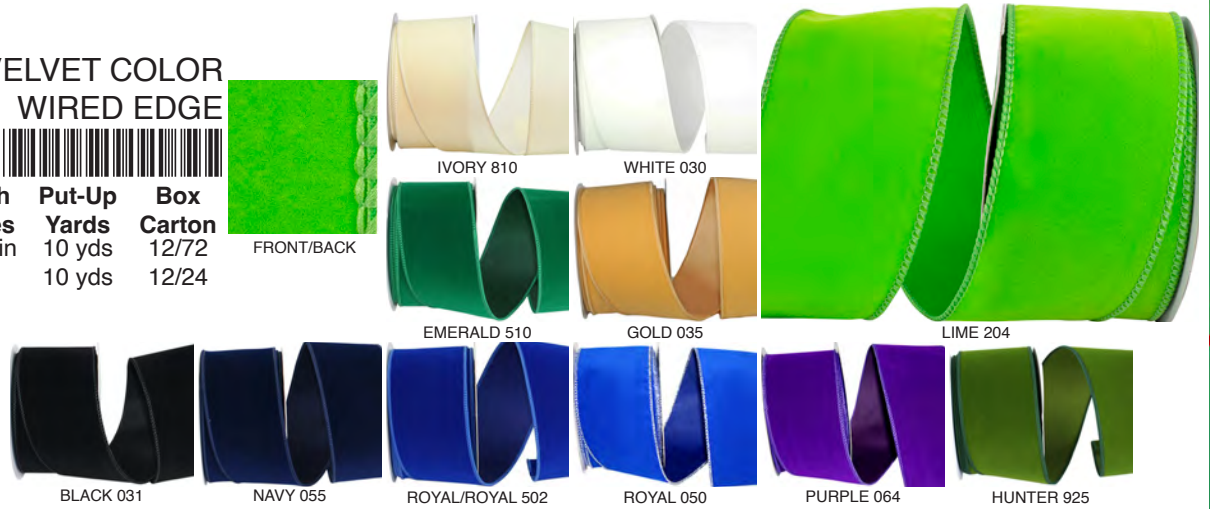

92799W VELVET COLOR WIRED EDGE

Pattern Number	Width Number	Width Inches	Put-Up Yards	Box Carton
92799W	#40	2-1/2 in	10 yds	12/72
92799W	#100	4 in	10 yds	12/24