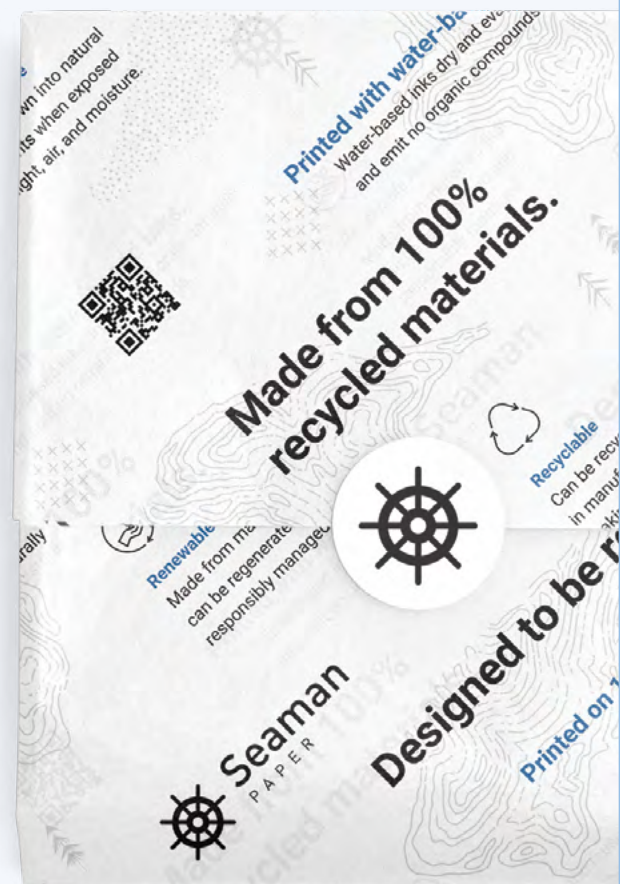

View SatinWrap® 100 online at:
seaman.eco/satinwrap-colors

The mark of
responsible forestry

2-color custom printing available on SatinWrap® 100.

Custom print up to 2 colors with less than 25% ink coverage on SatinWrap® 100 Kraft or White. Print your brand logo or sustainability messaging as a scatter print to inform your customers about your sustainability initiatives – starting with using 100% recycled tissue paper to package your goods.

Custom print a QR code on your tissue paper to direct customers to a landing page on your website as a great way to bring interaction to your packaging.

SatinShred

Tissue Shred Void Fill

Our shredded tissue paper void fill is the perfect alternative to traditional crinkle fill. Create a sophisticated and upscale eCommerce unboxing while keeping your products in place during shipping. Our SatinShred tissue paper is FSC® certified, naturally biodegradable, and available in a rainbow of colors to express your brand.