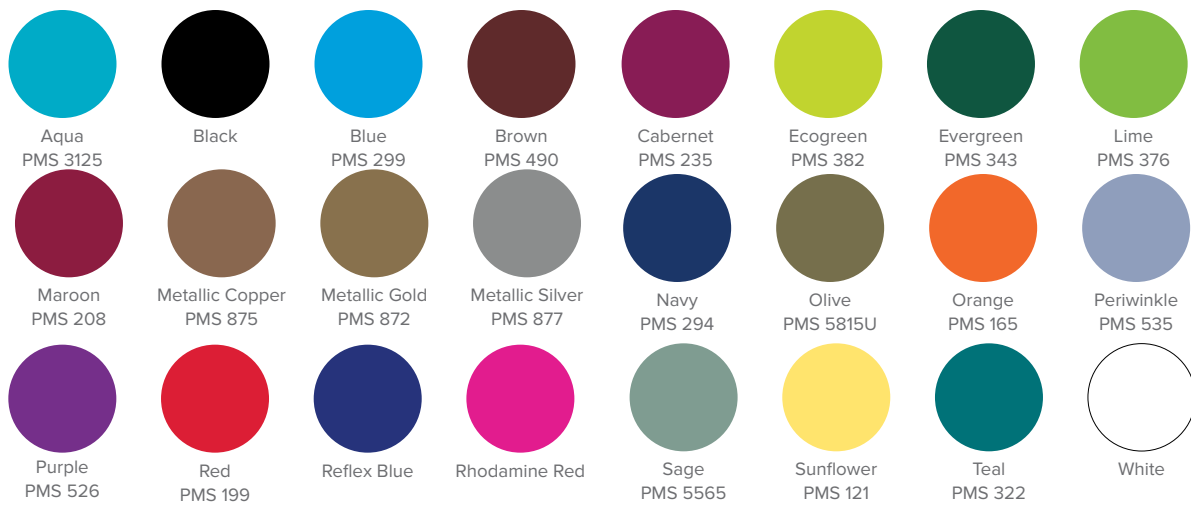

FLEEXO-INK PRINTING

Prices Per Bag 1 Color/1 Side	Minimum to Purchase	1-500 Bags	501-750 Bags	751-2000 Bags	2001+ Bags
Paper / Poly Bags	1 Case	$0.23 / Bag	$0.14 / Bag	$0.11 / Bag	$0.09 / Bag
Paper Merchandise Bags	1 Case	$0.14 / Bag	$0.13 / Bag	$0.09 / Bag	$0.08 / Bag
Poly Mailers	200 Bags	$0.14 / Bag	$0.13 / Bag	$0.09 / Bag	$0.08 / Bag
Reusable Bags	200 Bags	$0.14 / Bag	$0.14 / Bag	$0.14 / Bag	$0.13 / Bag

2 COLOR IMPRINT ON ALL SIZES, 3 & 4 COLOR IMPRINTS ON 10X13 SIZES AND ABOVE

All multicolor print orders under 1,000 bags must use individual color pricing listed in chart above.

Number of Colors	Minimum 1,000 - 2,800 Bags	3,000 + Bags
2 colors	$0.14/ Bag	$0.13 / Bag
3 colors	$0.18 / Bag	$0.18/ Bag
4 colors	$0.21 / Bag	$0.18 / Bag

- Ink price listed is per bag/per side on multicolor prints. Prices include total ink charge per bag.
- Each color will need its own individual plate.
- For double sided printing, add a flip the flap charge of $25 per 1,000 bags. (must see art)
- Valid on Paper Shopping Bags, Merchandise bags and Poly Mailers

FLAT PLATE COST:

Please add 1.5" to height and width of your image and multiply together. For 2 color jobs separate art and then measure to find cost of each color.

1" - 30"	31" -40"	41" - 50"	51" - 60"	61" - 70"	71" - 80"	81" - 90"	91"-100"	101"-120"
$77	$83	$95	$109	$123	$138	$154	$166	$189

MISCELLANEOUS CHARGES

Flip the Flap Fee (Price Per Lot/ M) Applies to Paper and Poly Shoppers with bottom and side gussets only	$25
Metallic Ink Charge (Price Per Lot/ M)	$25
Custom Ink Charge (Flat Fee)	$35/ Color/ Order

PRODUCTION INFORMATION

- Normal lead time is 10-15 business days after proof approval (or after receipt of plate for qty of 5,000 impressions or less).
- Rush Service is available for orders under 2,000 impressions. See page 59 for details.
- Ink color change set-up charge - $25.00
- Different sizes of bags using the same plate combine for print and hot stamp lot charges.
- Pre-Production Press proofs are available for $50 plus the cost of plates and art charges (if any).
- Plates older than 3 years may need to be a by the customer.