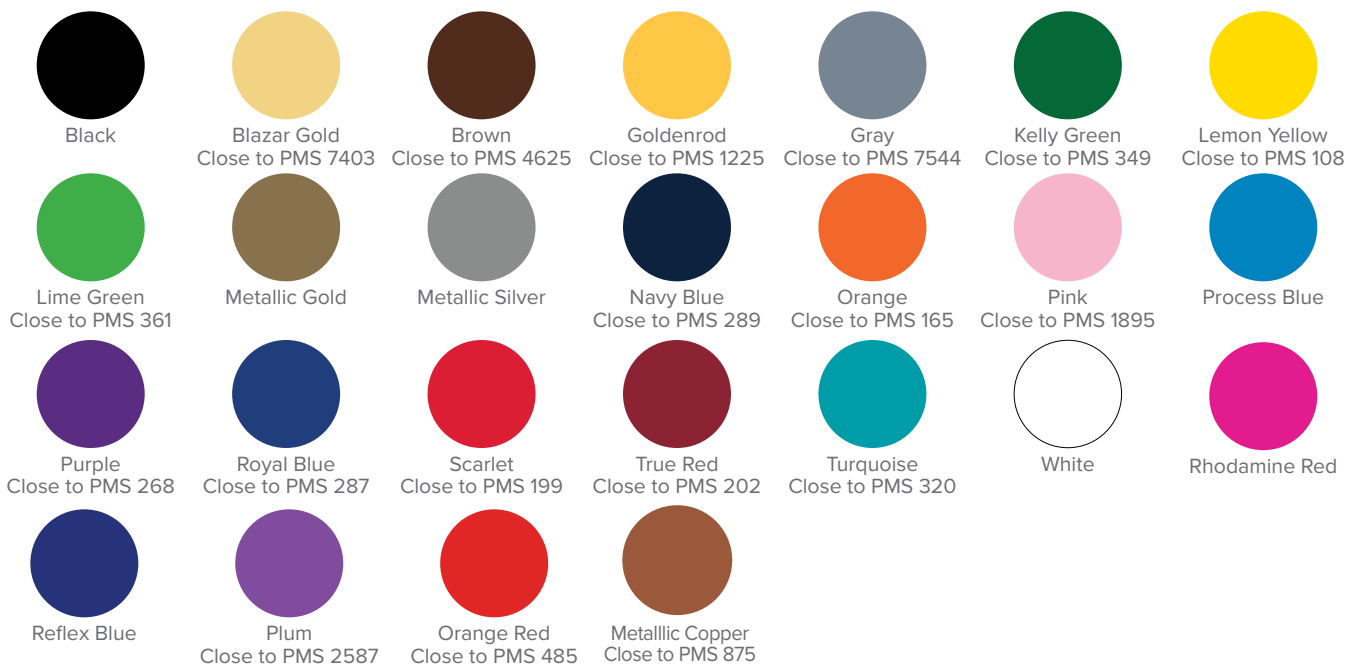

SILKSCREEN PRICING

Prices Per Bag 1 Color/1 Side	Minimum to Purchase	1-200 Bags	201-500 Bags	501-1000 Bags	1001+ Bags

SHOPPING BAGS

Eurototes	200 Bags	$0.50 / Bag	$0.43 / Bag	$0.39 / Bag	$0.36 / Bag
Reusable Bags	200 Bags	$0.50 / Bag	$0.43 / Bag	$0.39 / Bag	$0.36 / Bag

MISCELLANEOUS CHARGES

Plate Cost (Per Color)	$77/ Color
Custom Ink Charge for Non-woven (Flat Fee Per Color)	$98/ Color/ Order
FOR LAMINATED BAGS	
Custom Ink Charge (Flat Fee/Color, Per 3,000 Impressions)	$126/ Color/ 3,000 impressions
Standard Ink Charge (Flat Fee/Color, Per 3,000 Impressions)	$84/ Color/ 3,000 impressions

ADDITIONAL INFORMATION

- •For each additional color, duplicate the charge above.
- •For a second side imprint, duplicate the charge above.
- •Bags using the same plate may combine for total bags.
- •Please note we do not break cases

HEAT TRANSFER PRICING

TRANSFER	Minimum to Purchase	1-125 Sq. In.

Prices Per 1 Color/1 Side	300 Pieces	Per Bag

Shopping Bags:

Reusable Bags - RPET & NWPP Bags/ Paper/ Non Laminated/ Laminated	$1.07

ADDITIONAL INFORMATION

- No Screen Charges, No Set-Up Charges, No Multi Color Run Charge, One Flat Low Rate, Photo Images
- Recommended imprint area is the same as hot stamp.
- Maximum transfer size is 9" x 12". Call for pricing on larger transfer areas.
- Only available on: Kraft Euro Totes, Non-Woven, RPET bags and Non-Laminated bags.
- Exact PMS matches are unavailable. PMS colors are converted to corresponding CMYK colors to achieve close equivalents.
- PSI will proof up to 2 proofs per order, if more than 2 proofs there will be a charge of $15 per proof.