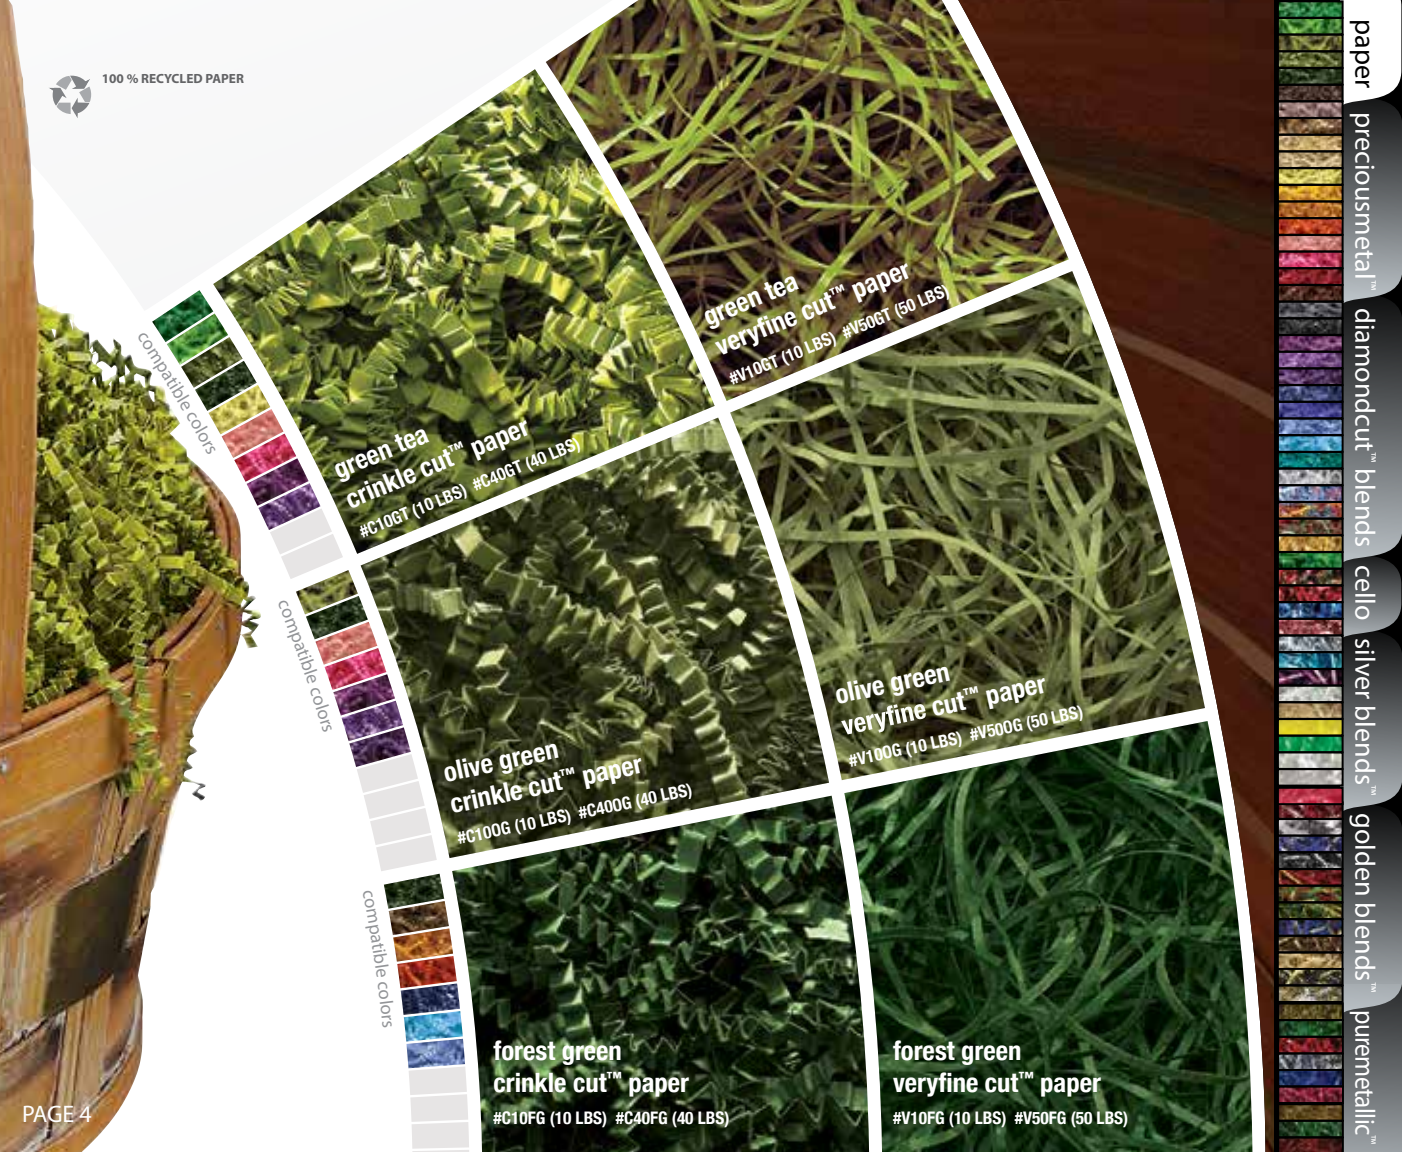

#V10GR (10 LBS) #V50GR (50 LBS)

lime green very fine cut™ paper

#V10LG (10 LBS) #V50LG (50 LBS)

paper
preciousmetal™
diamondcut™
blends
cello
silver blends™
golden blends™
puremetallic™

100 % RECYCLED PAPER

**green tea
veryfine cut™ paper**
#V10GT (10 LBS) #V50GT (50 LBS)

**olive green
veryfine cut™ paper**
#V100G (10 LBS) #V500G (50 LBS)

**forest green
veryfine cut™ paper**
#V10FG (10 LBS) #V50FG (50 LBS)