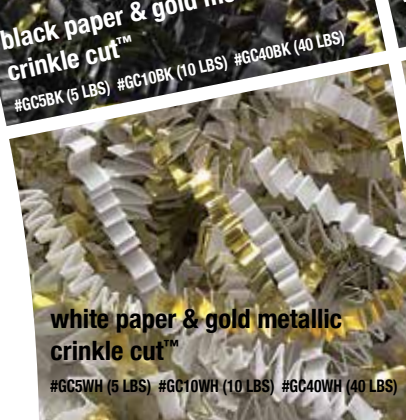

#GC5RB (5 LBS) #GC10RB (10 LBS) #GC40RB (40 LBS)

**royal blue paper & gold metallic
veryfine cut™**

#GV5RB (5 LBS) #GV10RB (10 LBS) #GV50RB (50 LBS)

paper
preciousmetal™
diamondcut™
blends
cello
silver blends™
golden blends™
puremetallic™

**chocolate paper & gold metallic
crinkle cut™**

#GC5CH (5 LBS) #GC10CH (10 LBS) #GC40CH (40 LBS)

**chocolate paper & gold metallic
veryfine cut™**

#GV5CH (5 LBS) #GV10CH (10 LBS) #GV50CH (50 LBS)

**french vanilla paper & gold metallic
crinkle cut™**

#GC5FV (5 LBS) #GC10FV (10 LBS) #GC40FV (40 LBS)

**french vanilla paper & gold metallic
veryfine cut™**

#GV5FV (5 LBS) #GV10FV (10 LBS) #GV50FV (50 LBS)

paper
preciousmetal™
diamondcut™
blends
cello
silver blends™
golden blends™
puremetallic™

**black paper & gold metallic
crinkle cut™**

#GC5BK (5 LBS) #GC10BK (10 LBS) #GC40BK (40 LBS)

**black paper & gold metallic
veryfine cut™**

#GV5BK (5 LBS) #GV10BK (10 LBS) #GV50BK (50 LBS)

**white paper & gold metallic
crinkle cut™**