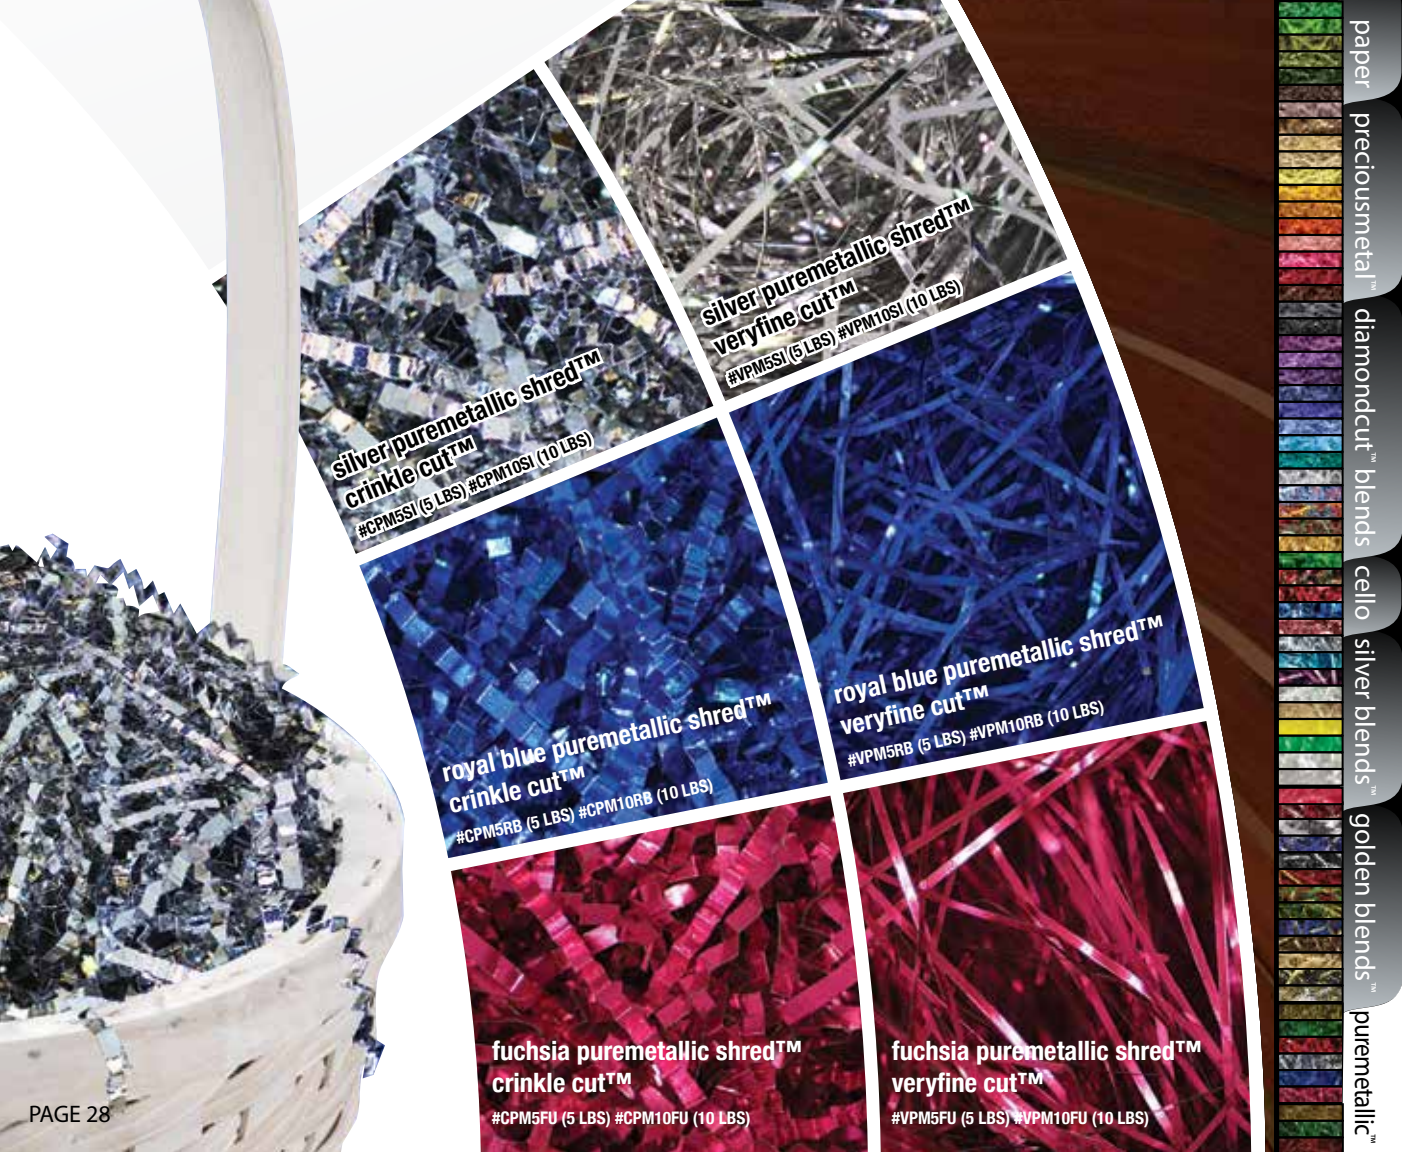

**silver puremetallic shred™
crinkle cut™**

#CPM5SI (5 LBS) #CPM10SI (10 LBS)

**silver puremetallic shred™
very fine cut™**

#VPM5SI (5 LBS) #VPM10SI (10 LBS)

**royal blue puremetallic shred™
crinkle cut™**

#CPM5RB (5 LBS) #CPM10RB (10 LBS)

**royal blue puremetallic shred™
very fine cut™**

#VPM5RB (5 LBS) #VPM10RB (10 LBS)

**fuchsia puremetallic shred™
crinkle cut™**

#CPM5FU (5 LBS) #CPM10FU (10 LBS)

**fuchsia puremetallic shred™
very fine cut™**

#VPM5FU (5 LBS) #VPM10FU (10 LBS)

paper
preciousmetal™
diamondcut™
blends
cello
silver blends™
golden blends™
puremetallic™