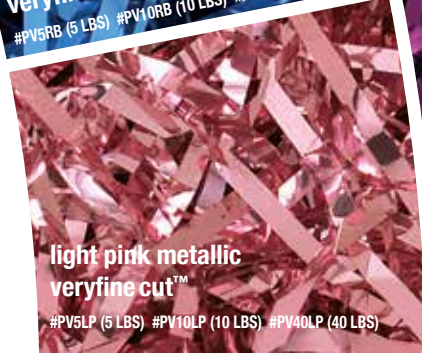

#PV5RGG (5 LBS) #PV10RGG (10 LBS) #PV40RGG (40 LBS)

**green metallic
very fine cut™**

#PV5GR (5 LBS) #PV10GR (10 LBS) #PV40GR (40 LBS)

**red metallic
very fine cut™**

#PV5RE (5 LBS) #PV10RE (10 LBS) #PV40RE (40 LBS)

paper
preciousmetal™
diamondcut™
blends
cello
silver blends™
golden blends™
puremetallic™

**silver metallic
very fine cut™**

#PV5SI (5 LBS) #PV10SI (10 LBS) #PV40SI (40 LBS)

**royal blue metallic
very fine cut™**

#PV5RB (5 LBS) #PV10RB (10 LBS) #PV40RB (40 LBS)

**light blue metallic
very fine cut™**

#PV5LB (5 LBS) #PV10LB (10 LBS) #PV40LB (40 LBS)

**light pink metallic
very fine cut™**

#PV5LP (5 LBS) #PV10LP (10 LBS) #PV40LP (40 LBS)