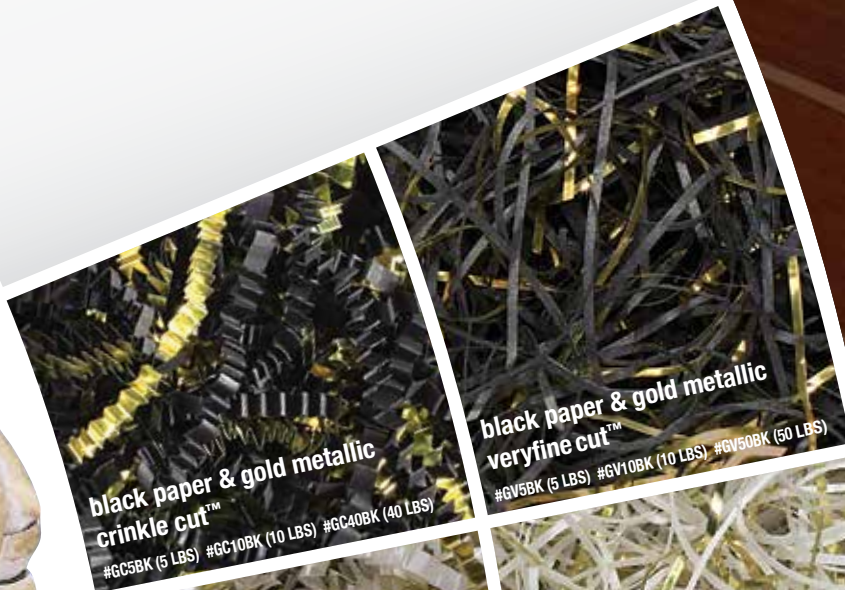

**black paper & gold metallic
crinkle cut™**

#GC5BK (5 LBS) #GC10BK (10 LBS) #GC40BK (40 LBS)

**black paper & gold metallic
veryfine cut™**

#GV5BK (5 LBS) #GV10BK (10 LBS) #GV50BK (50 LBS)