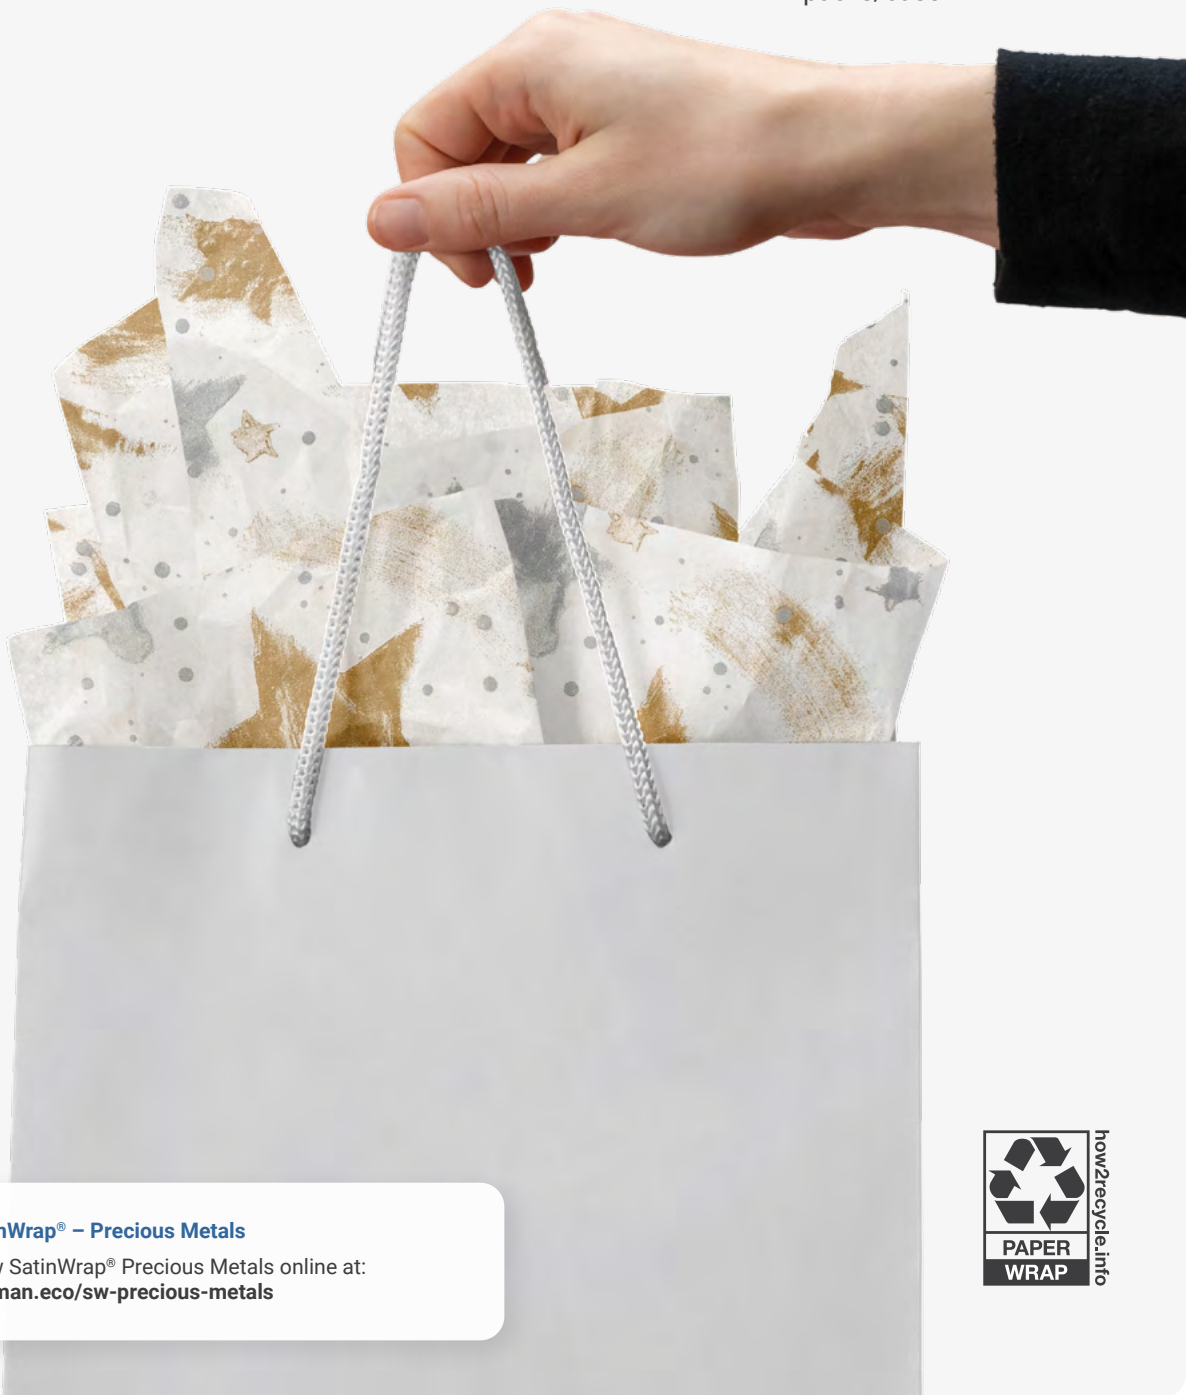

SatinWrap®

Precious Metals

Solid color and printed metallics take any packaging program to the next level.

Sheet Size

20" x 30" (50cm x 76cm)

Case Pack

240 A = 240 sheets/pack

200 B = 200 sheets/pack

100 D = 100 sheets/pack

4 packs/case

SatinWrap® – Precious Metals

View SatinWrap® Precious Metals online at:
seaman.eco/sw-precious-metals