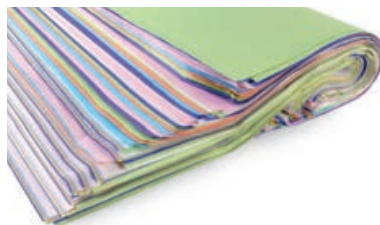

Tissue Assortments

Poplar Pack Tissue Assortment
Contains 24 sheets of our 20 most popular
tissue colors for a total of 480 sheets.

In stock for quick
delivery.

Below assortments are special ordered
allow 3-4 days extra for delivery

Random Assortment
400 sheets/ream, 5 reams/case
Colors may vary case to case

Medley Mix
480 sheets/ream, 5 reams/case
Colors may vary case to case

The Basics
240 interleaved sheets/4 packs/case
3 item interleave

Rose Gold Assortment
200 interleaved sheets/4 packs/case
4 item interleave

Medley Brights
480 sheets/ream, 5 reams/case
Colors may vary case to case

Medley Lights
480 sheets/ream, 5 reams/case
Colors may vary case to case