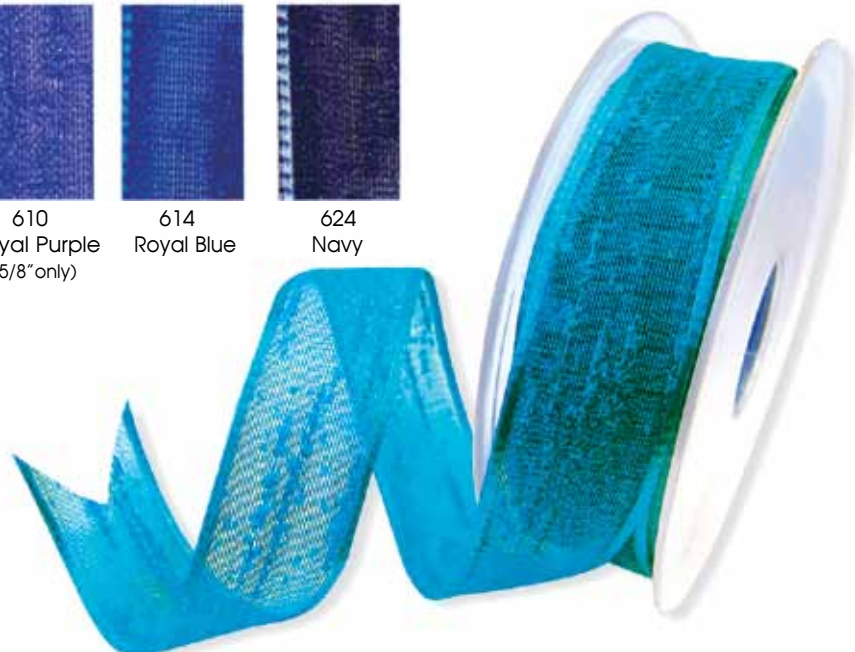

022 CANDELABRA (wired)

02215/20
5/8" x 22 yards

02225/20
1" x 22 yards

02240/20
1 1/2" x 22 yards