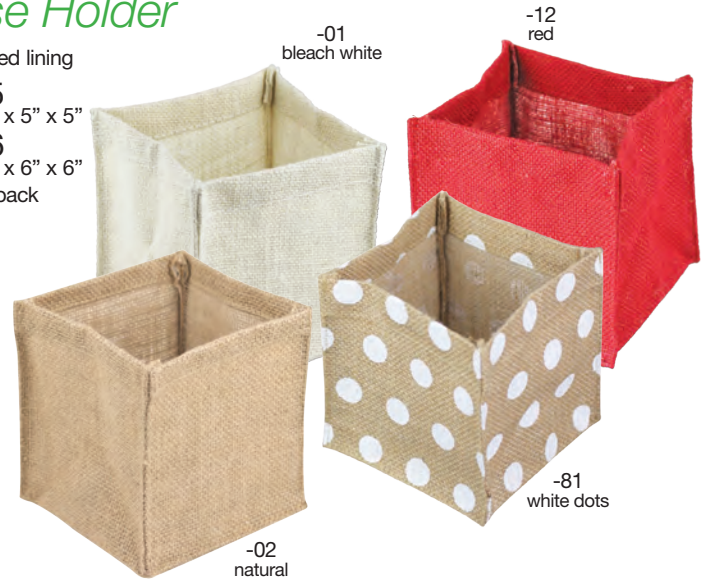

### Jute Square Vase Holder

laminated lining

**B995**

size: 5" x 5" x 5"

**B996**

size: 6" x 6" x 6"

12pcs/pack

-01  
bleach white