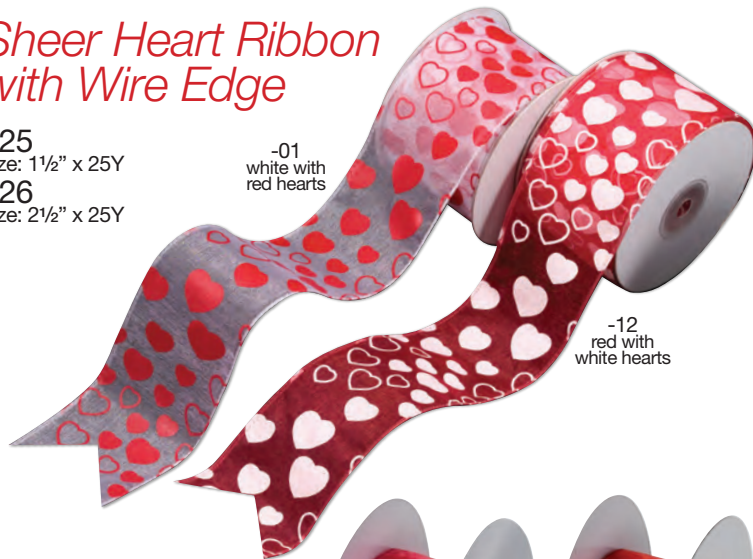

*Sheer Heart Ribbon*

400  
size: 1 1/2" x 25Y

-09  
pink

-12  
red

*Sheer Heart Ribbon with Wire Edge*

525  
size: 1 1/2" x 25Y

526  
size: 2 1/2" x 25Y

-01  
white with  
red hearts