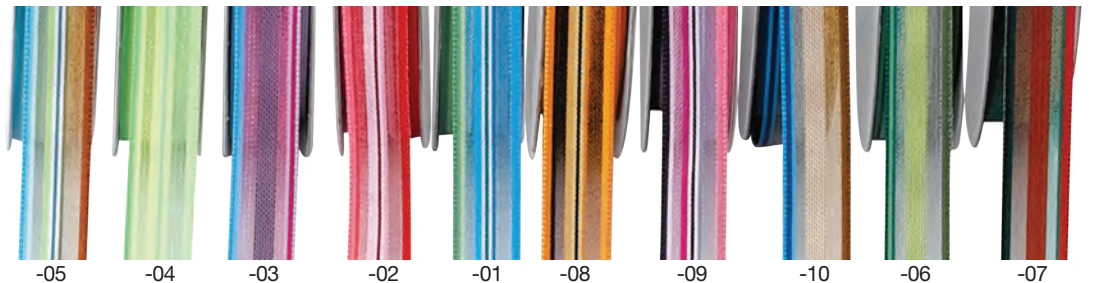

Grosgrain Ribbon with Swiss Dots

370
size: 3/8" x 25Y

Sheer Ribbon with Swiss Dots

406
size: 3/8" x 25Y

Single Dashed Grosgrain Ribbon

408
size: 1/4" x 25Y

Stripe Sheer Ribbon

422
size: 1 1/2" x 25Y

Stripe Sheer Ribbon

419
size: 5/8" x 25Y