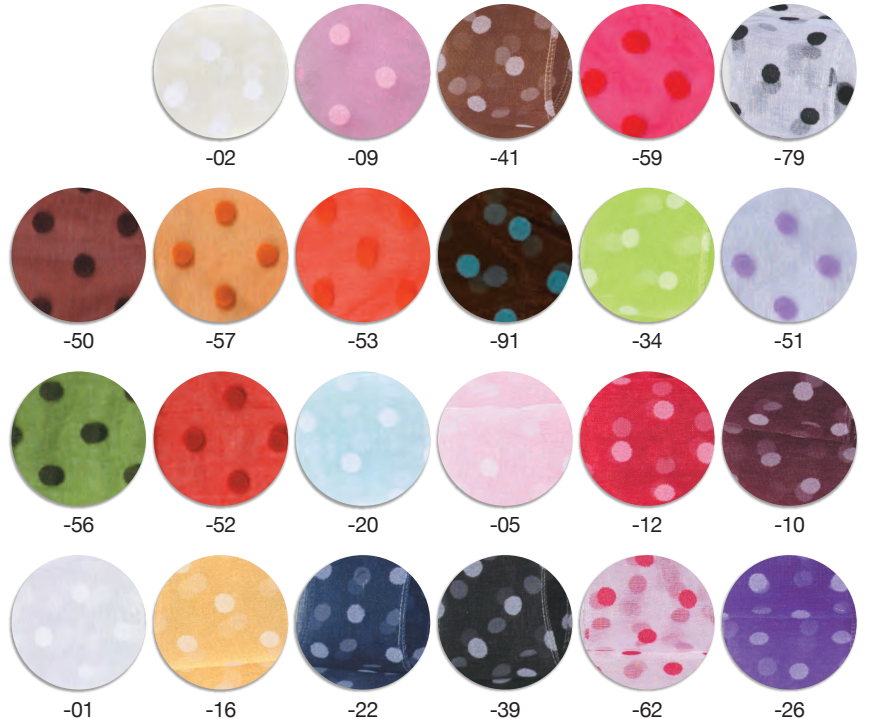

## Sheer Polka Dot Ribbon with Wire Edge

617  
size: 1½" x 10Y

Available Colors:

## Sheer Ribbon with Dots

527  
size: 1 1/2" x 25Y

Available Colors:

## Fuzzy Dots Sheer Ribbon with Wire Edge

528  
size: 2" x 50Y

Available Colors: