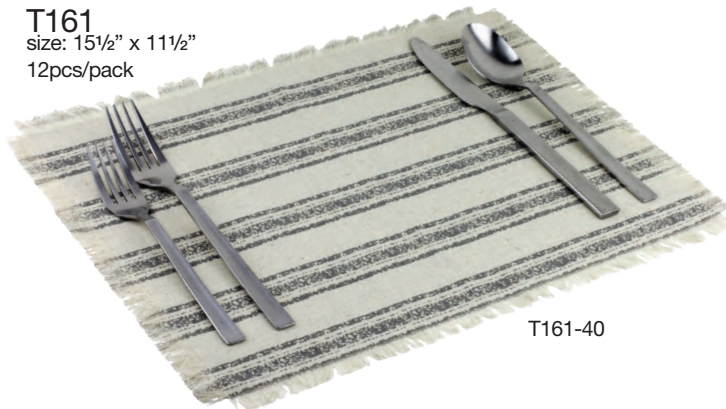

Striped Linen Placemat

T161
size: 15 1/2" x 11 1/2"
12pcs/pack