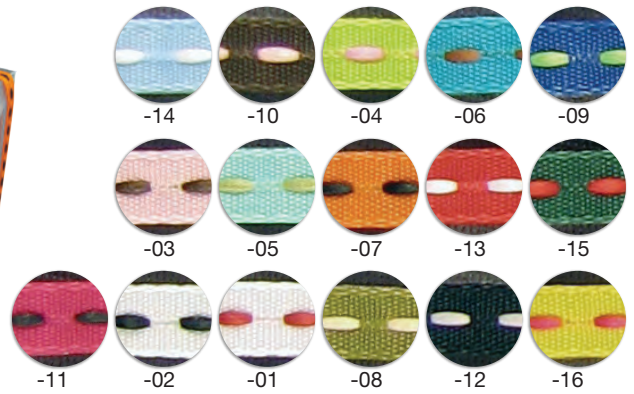

Single Dashed Grosgrain Ribbon

408
size: 1/4" x 25Y