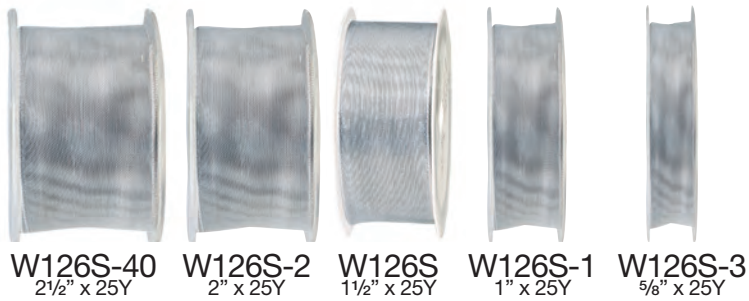

Metallic Ribbon with Wire Edge