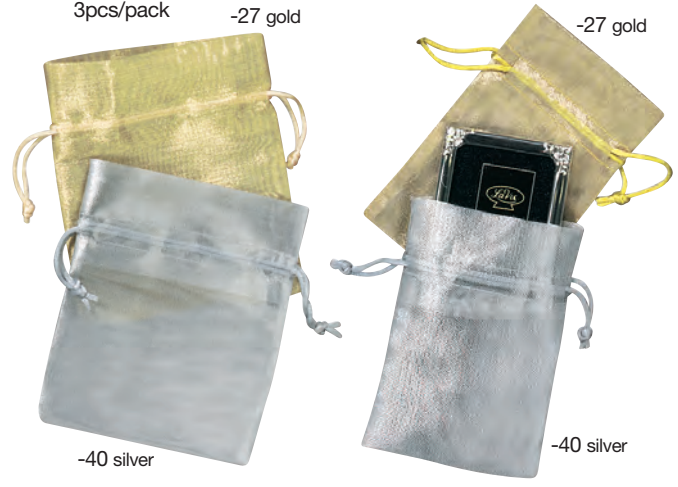

Metallic Bags

B904
size: 5" x 6"
3pcs/pack

B903
size: 3 1/4" x 5"
3pcs/pack