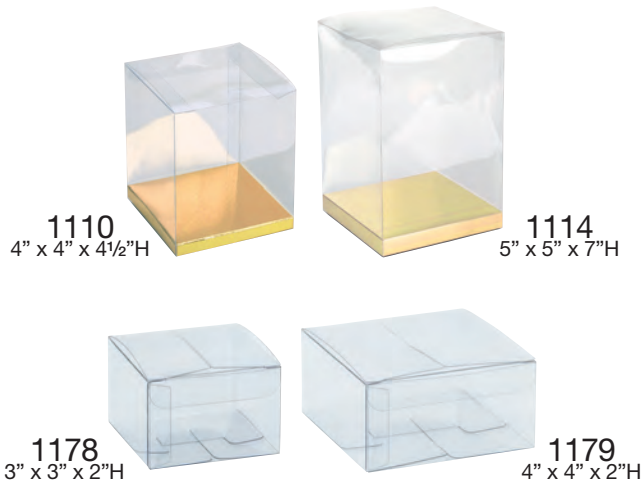

Clear Cubic Boxes