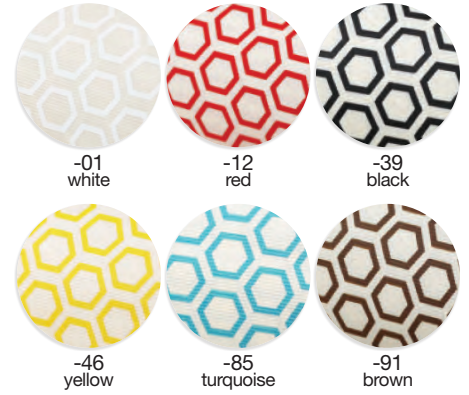

Available Colors: