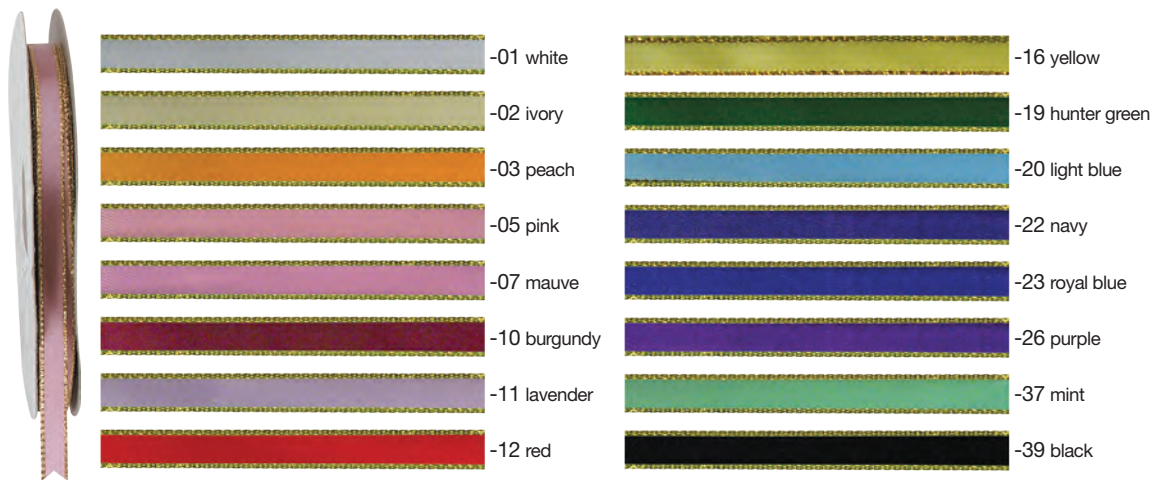

Satin Ribbon with Gold Edge

140
size: 1/4" x 50Y
380
size: 3/8" x 50Y