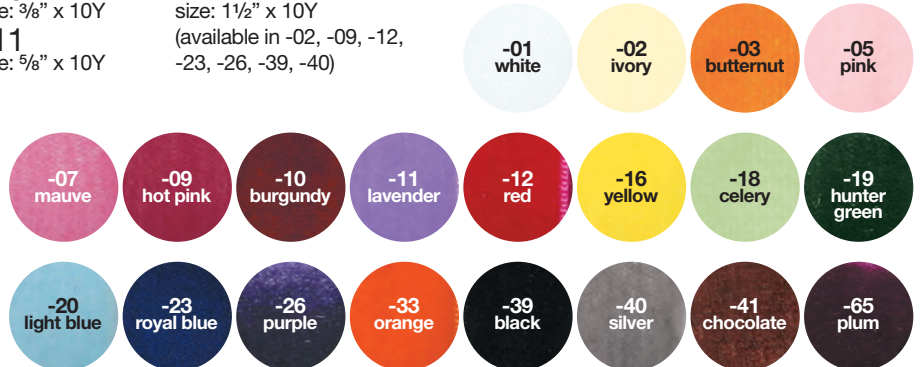

## Velvet Ribbon

410  
size: ¾" x 10Y  
411  
size: ⅝" x 10Y

412  
size: 1½" x 10Y  
(available in -02, -09, -12,  
-23, -26, -39, -40)

Available Colors: