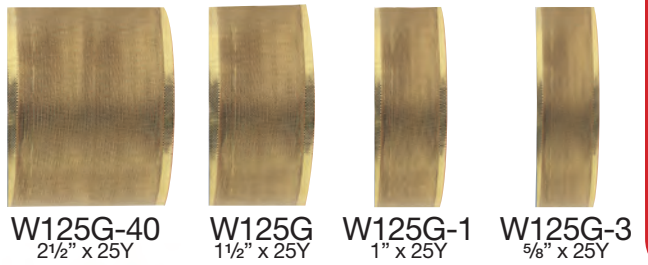

Metallic Ribbon with Wire Edge