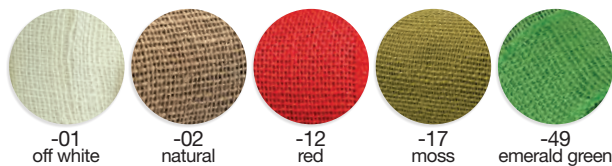

Burlap Ribbon

- 139 size: 2" x 10Y
  (not available in -17 moss)
- 123 size: 4" x 10Y
- 126 size: 6" x 10Y
  (not available in -17 moss)
- 124 size: 9" x 10Y

Available Colors: