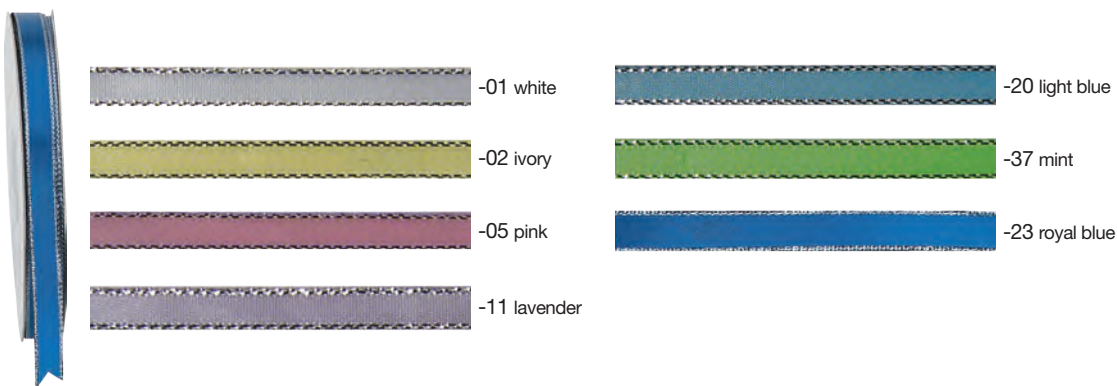

Satin Ribbon with Silver Edge

141
size: 1/4" x 50Y
381
size: 3/8" x 50Y