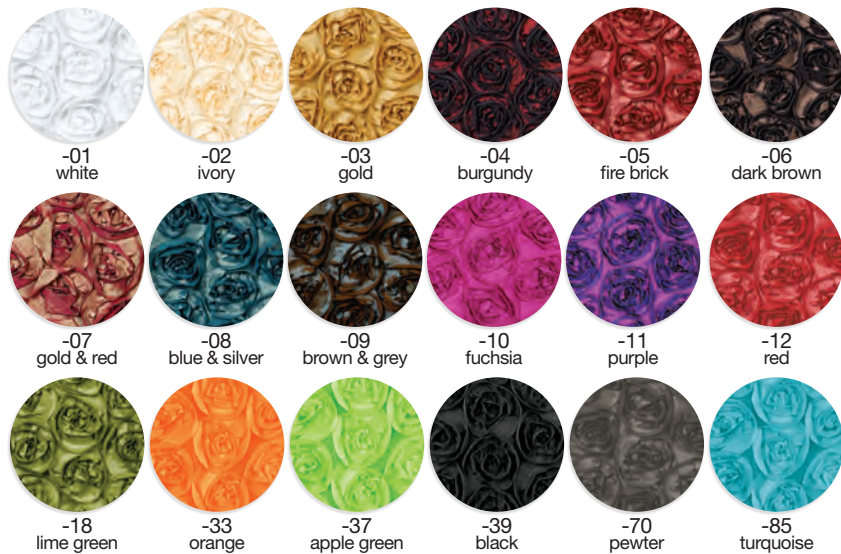

## Sheer Ribbon

*Two-Toned Organza Ribbon with Wire Edge*

198  
size: 1½" x 50Y  
197  
size: 2½" x 50Y

*Two-Toned Sheer Ribbon*

537  
size: 1½" x 25Y

*Taffeta Rose Ribbon with Wire Edge*

U583  
size: 4" x 10Y