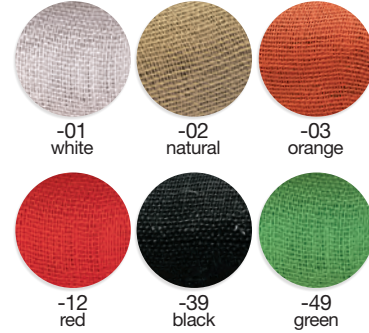

Available Colors: