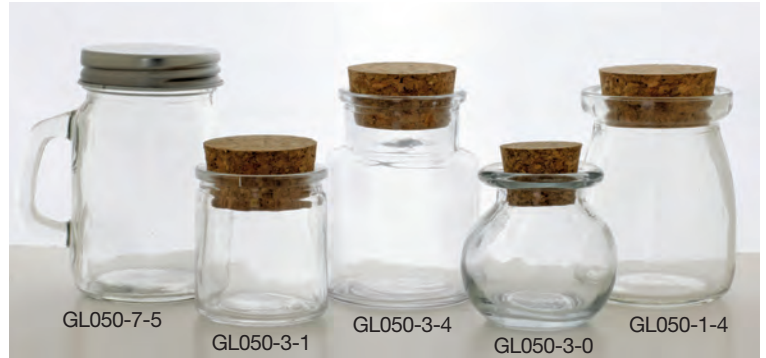

Screwtop Glass Jar w/Handle

- GL050-7-5 size: 5.5cm Dia x 8.2cm H, (4.5oz) 120 pcs/case

GL050-7-5
Glass Jar with Handle and Metal Top