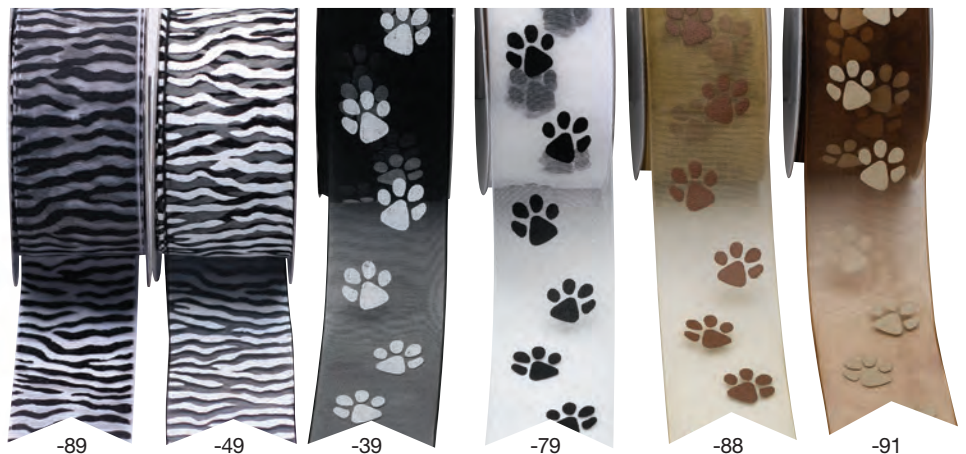

Sheer Animal Print Ribbon

572
size: 3/8" x 25Y

573
size: 5/8" x 25Y

574
size: 1 1/2" x 25Y

575
size: 7/8" x 25Y