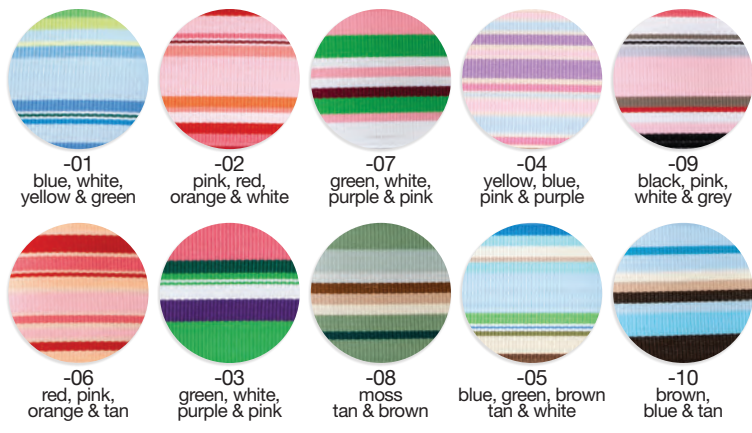

Striped Grosgrain Ribbon

421
size: 1 1/2" x 25Y

Striped Grosgrain Ribbon

401
size: 5/8" x 25Y

Seersucker Striped Grosgrain Ribbon

447 size: 5/8" x 25Y
448 size: 7/8" x 25Y
449 size: 1 1/2" x 25Y