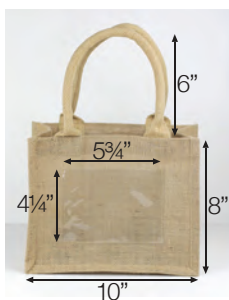

Jute Tote with Picture Pocket

B907
size: 10"W x 8"H x 5"D
6pcs/pack

-75 pink