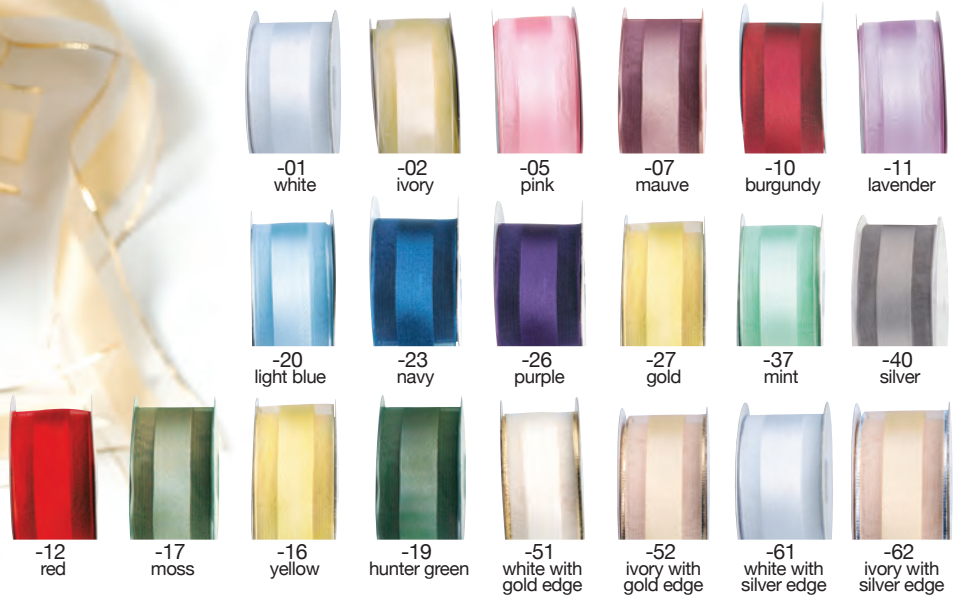

Sheer Ribbon with Satin Middle

238 size: 1 1/2" x 10Y