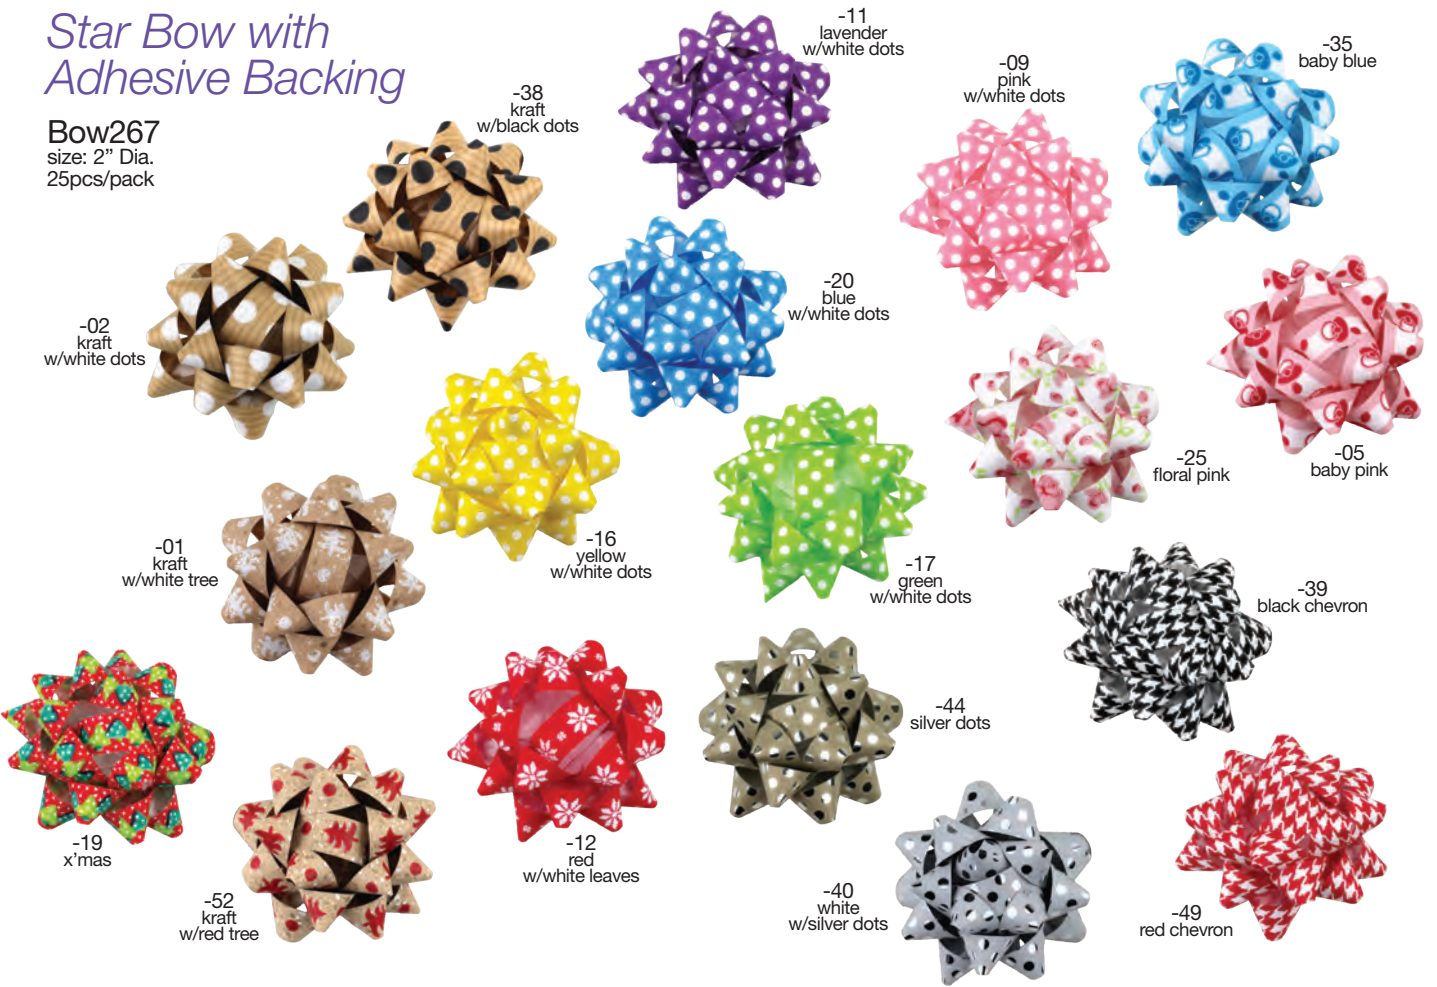

Star Bow with Adhesive Backing

Bow267
size: 2" Dia.
25pcs/pack