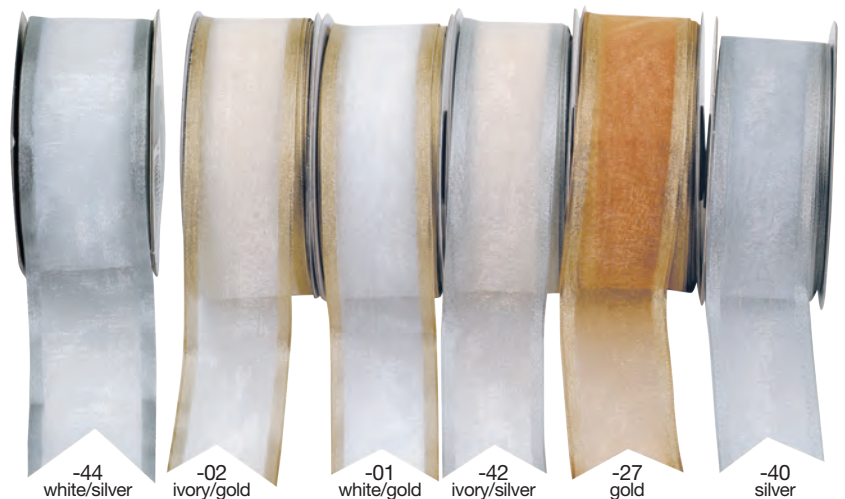

Sheer Ribbon with Wired Metallic Edge

195 size: 1 1/2" x 25Y