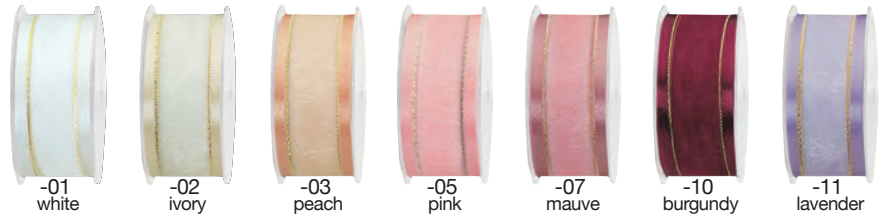

### Silver Trim

037  
3/8" x 25Y

silver trim available in:

- 01 white
- 02 ivory
- 05 pink
- 11 lavender
- 20 light blue

036  
3/8" x 25Y

50-324  
5/8" x 25Y

038  
7/8" x 25Y

503249  
1 1/2" x 25Y