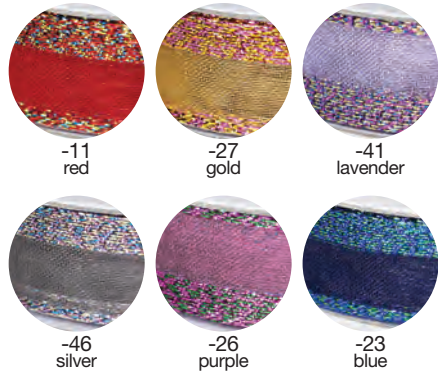

Shimmery Organza Ribbon

739
size: 5/8" x 15Y