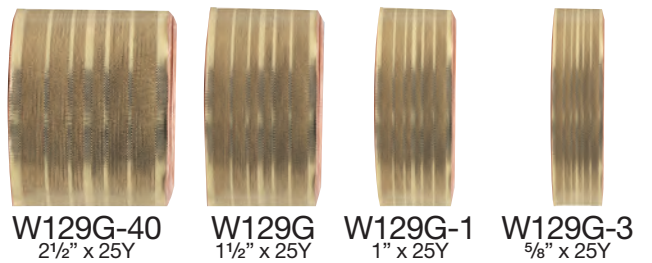

Metallic Ribbon with Wire Edge