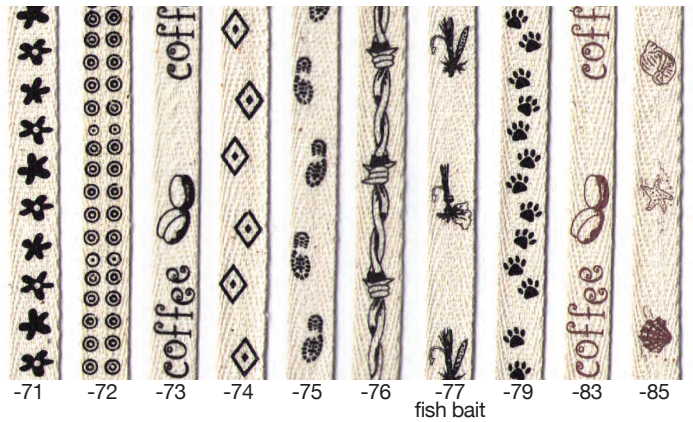

Cotton Ribbon

371 size: 3/8" x 25Y