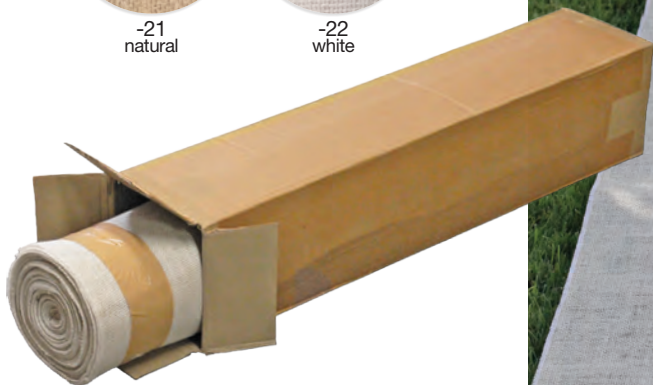

### Burlap Aisle Runner

T147  
size: 36" x 100 ft.

-21  
natural

-22  
white