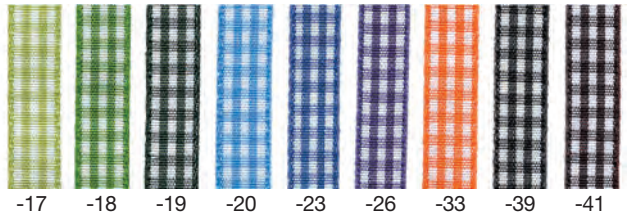

Gingham Ribbon

031
size: 1/4" x 25Y