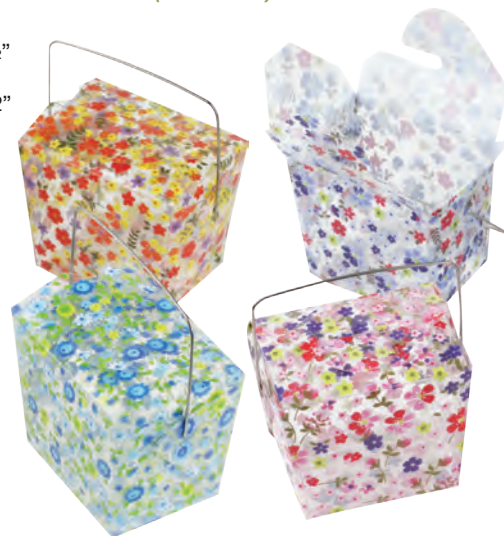

Preassembled PET Flower Take Out Boxes (Clear)

1027
size: 2 3/4" x 2" x 2 1/2"
1026
size: 1 5/8" x 1 5/8" x 2"