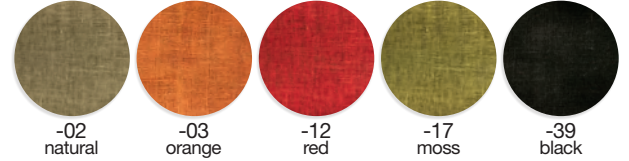

Available Colors: