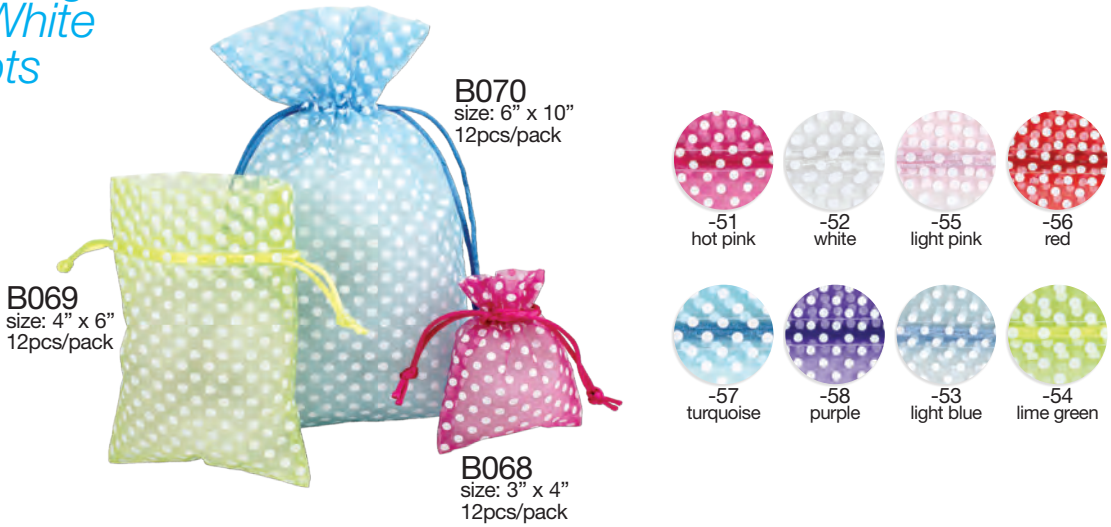

Organza Bags with Printed White Polka-dots