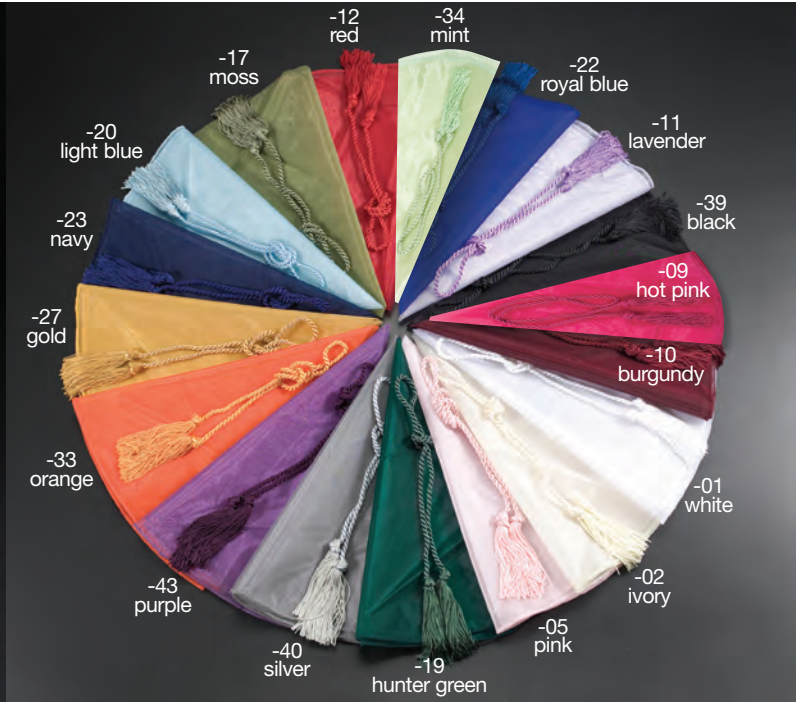

## Sheer Wrapper with Tassel

103  
size: 28" Dia

-29 antique gold (not pictured)  
-91 chocolate (not pictured)

-85 turquoise

-97 neon green

-12 red  
-34 mint

-17 moss

-22 royal blue

-11 lavender

-20 light blue

-23 navy

-39 black

-27 gold

-09 hot pink

-33 orange

-10 burgundy