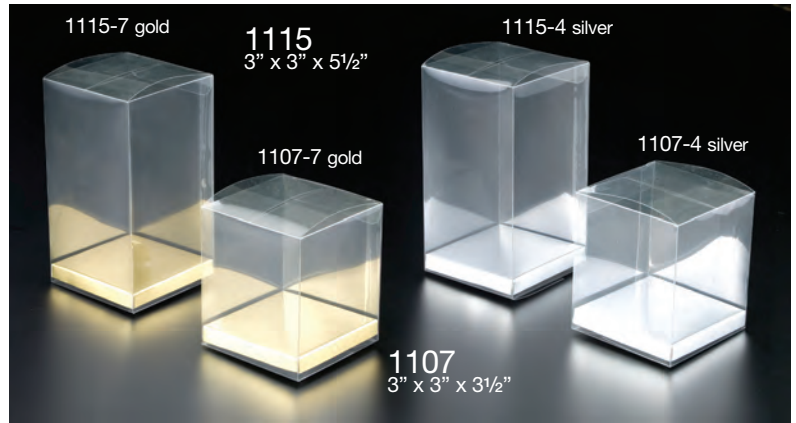

Clear Cubic Boxes