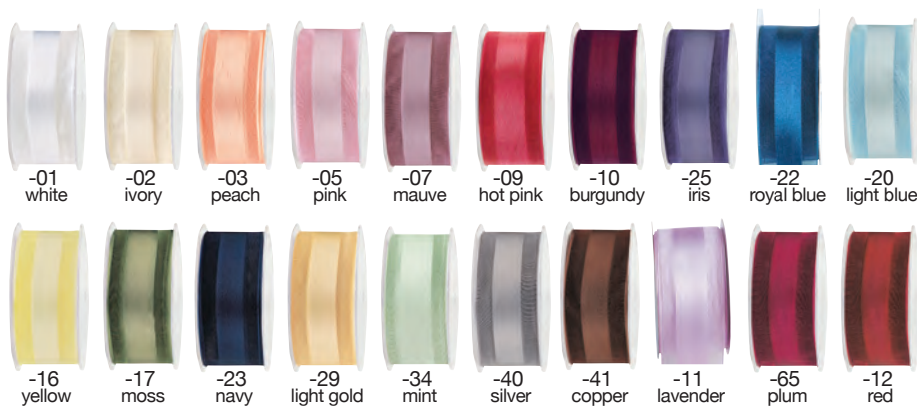

Sheer Ribbon with Satin Middle

*not all colors are available in all sizes