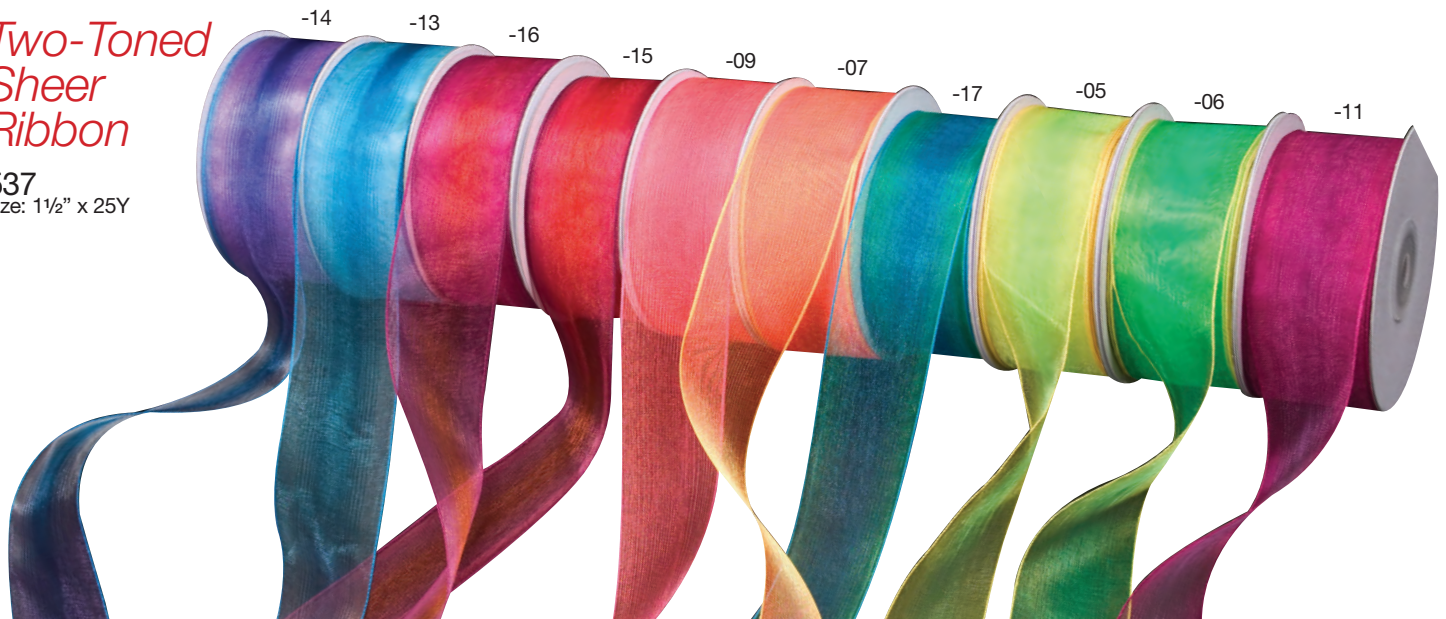

## Sheer Ribbon

*Two-Toned Organza Ribbon with Wire Edge*

198  
size: 1½" x 50Y  
197  
size: 2½" x 50Y

*Two-Toned Sheer Ribbon*

537  
size: 1½" x 25Y

*Taffeta Rose Ribbon with Wire Edge*

U583  
size: 4" x 10Y