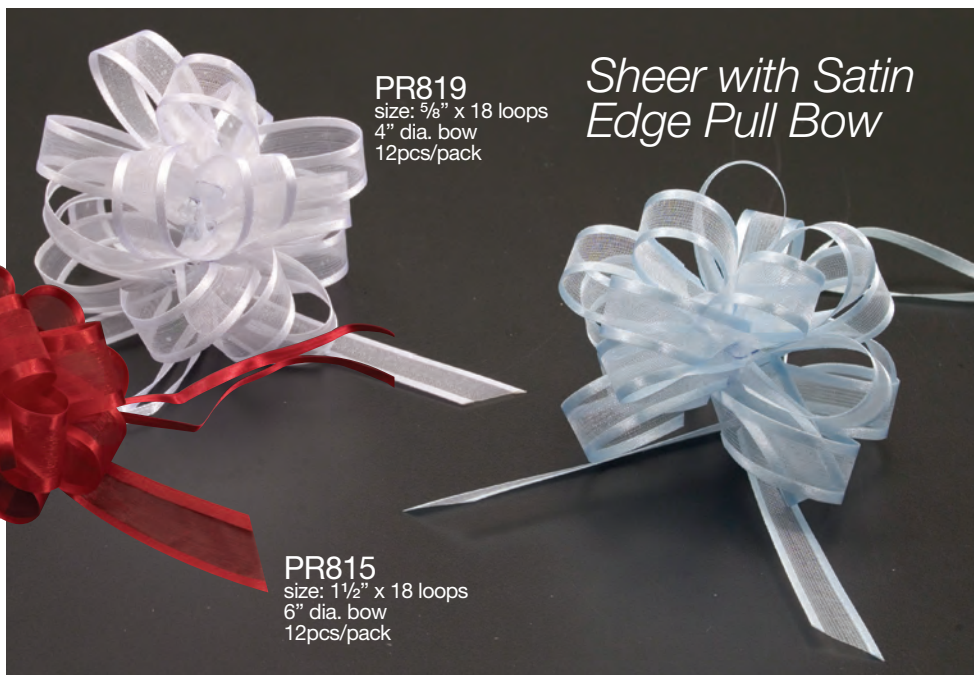

Available Colors: