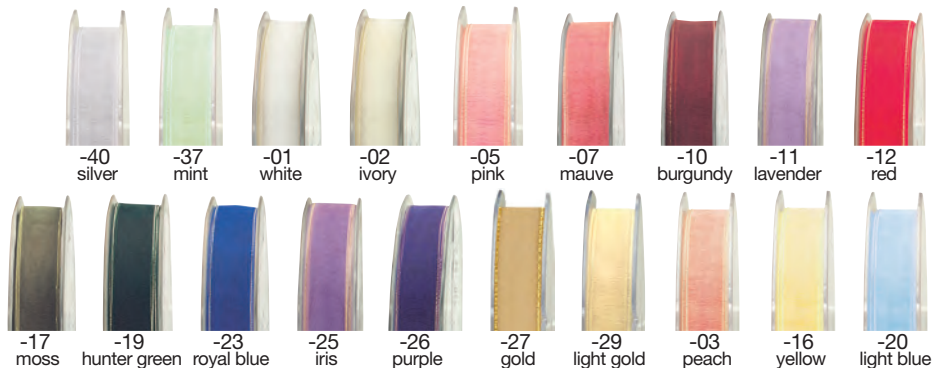

Organza with Gold Edge

300
1/4" x 50Y

-40 silver

-37 mint

-01 white

-02 ivory

-05 pink

-07 mauve

-10 burgundy

-11 lavender

-12 red

-17 moss

-19 hunter green

-23 royal blue

-25 iris

-26 purple

-27 gold

-29 light gold

-03 peach

-16 yellow

-20 light blue

*not all colors are available in all sizes