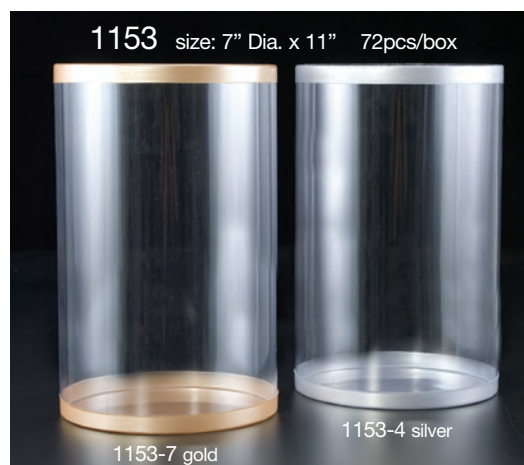

1142 6" Dia. x 6"H 144pcs/Box
1141 6" Dia. x 3"H 144pcs/Box
1162 6 7/8" Dia. x 1 1/2"H 48pcs/Box