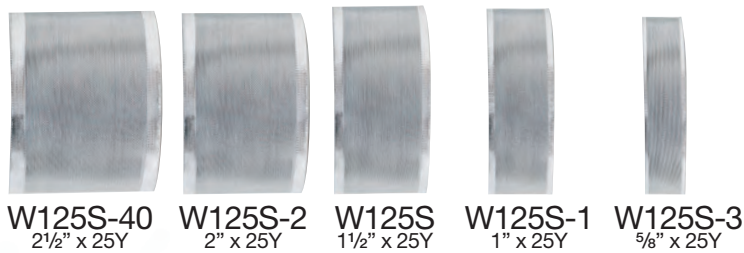

Metallic Ribbon with Wire Edge