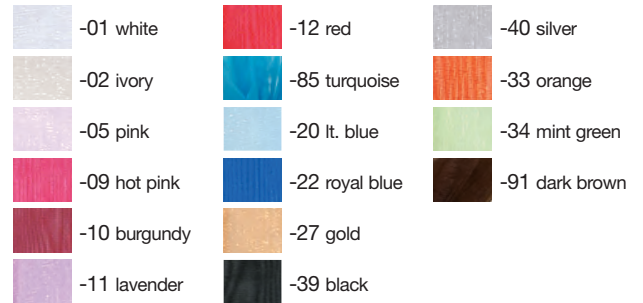

\*white & ivory only

Available Colors: