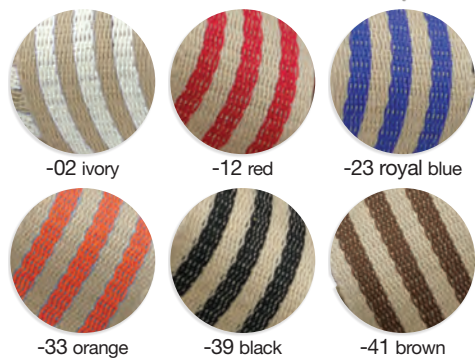

Faux Burlap Stripe Ribbon

432
size: 1 1/2" x 10Y
433
size: 2 1/2" x 10Y