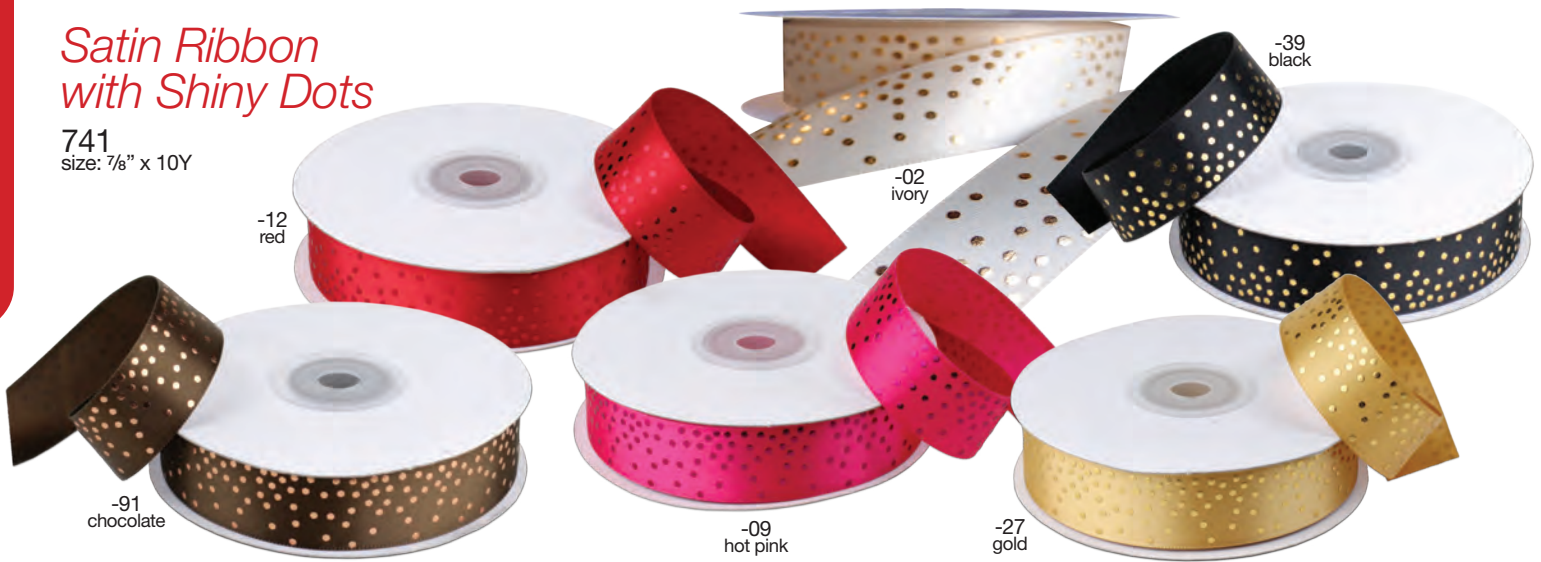

Satin Ribbon with Shiny Dots

741
size: 7/8" x 10Y