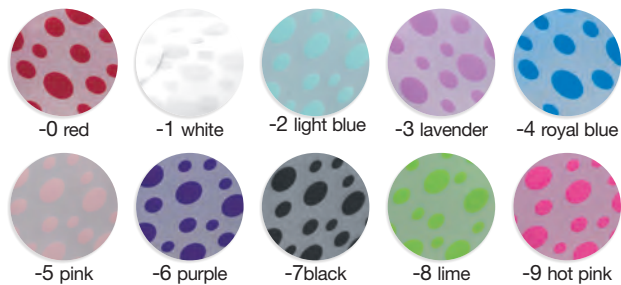

### Preassembled Polka Dot Take Out Boxes

1181	size: 4" x 3 1/2" x 4"
1180	size: 2 3/4" x 2" x 2 1/2"

-52 white with turquoise print