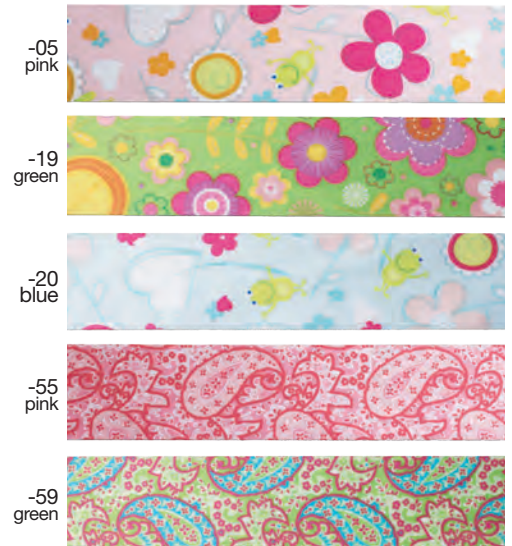

Print Polyester Ribbon

442
size: 1 1/2" x 25Y