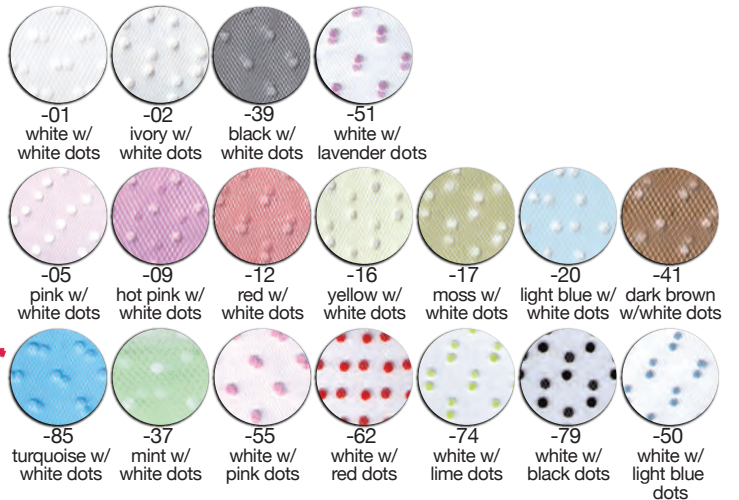

Available Colors: