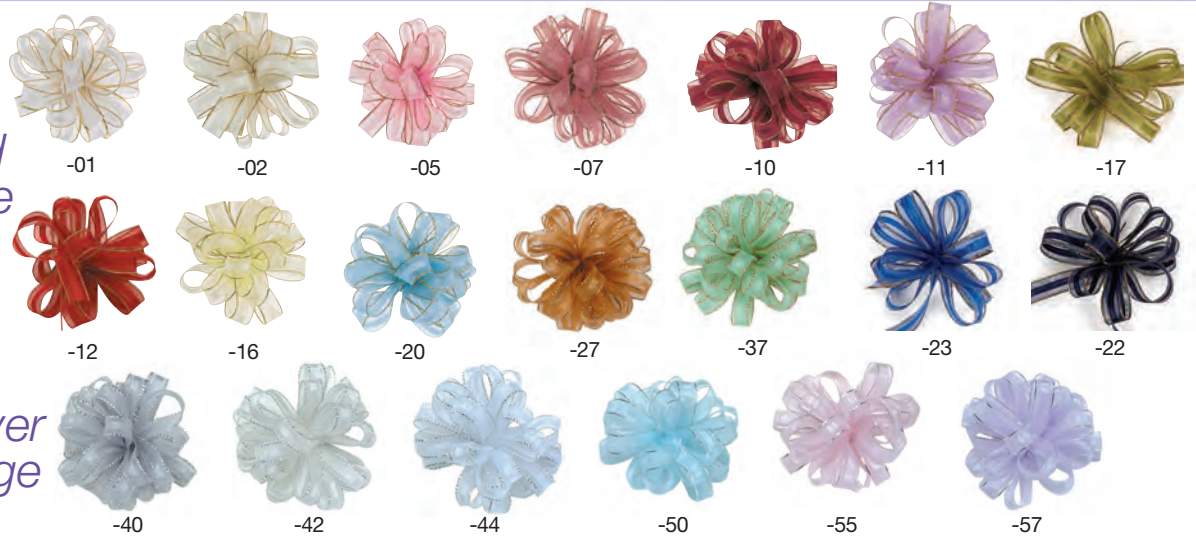

# Pull Bow Ribbon

PR832  
1/4" x 25Y

PR801 4mm x 100Y  
PR801-25 4mm x 25Y

PR830 7mm x 50Y

PR834  
3/8" x 25Y

Gold  
Edge

Silver  
Edge

PR831  
3/8" x 25Y