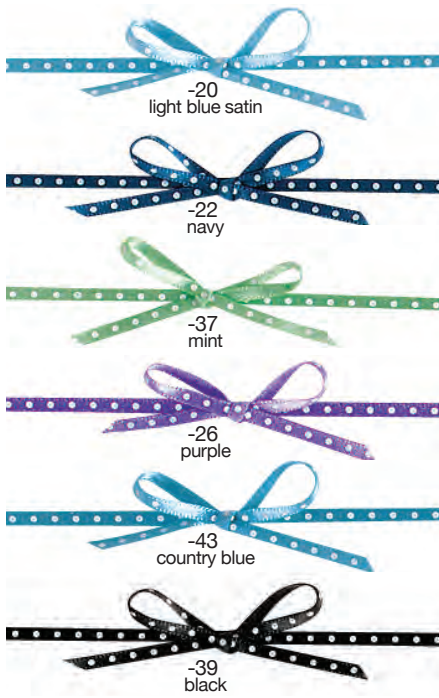

Satin Ribbon with Dots

501
size: 1/8" x 25Y