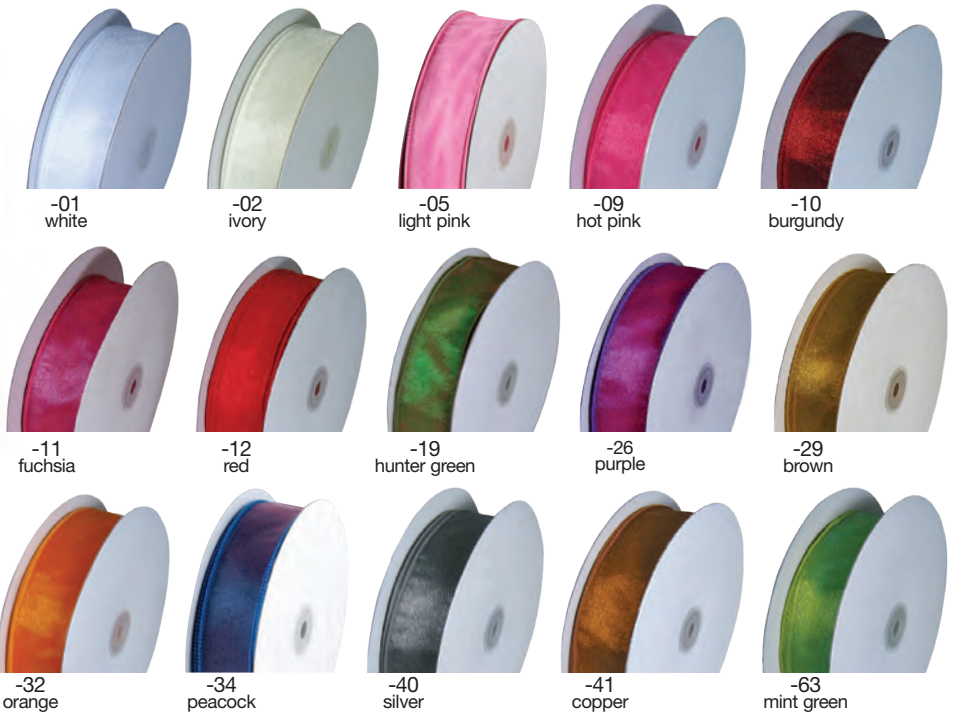

## Sheer Ribbon

*Two-Toned Organza Ribbon with Wire Edge*

198  
size: 1½" x 50Y  
197  
size: 2½" x 50Y

*Two-Toned Sheer Ribbon*

537  
size: 1½" x 25Y

*Taffeta Rose Ribbon with Wire Edge*

U583  
size: 4" x 10Y