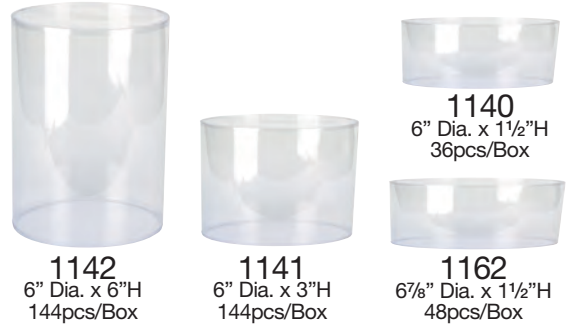

*Preassembled Damask Cylinder Box*

**1083**  
 size: 3" Dia. x 3"H  
 144pcs/Box

-59 -69

*PET Cylinder (Preassembled)*

(Dia x H) (Master)

**CB003-4-0** 4" x 2" 96pcs/Cs

- Also available in  
 2" Dia. x 2"H (item 1193-1)  
 3" Dia. x 3"H (item 1194-1)  
 4" Dia. x 4"H (item 1195-1)