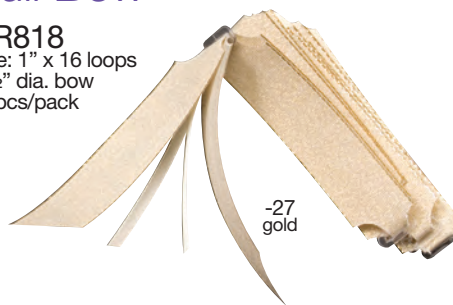

### Velvet Pre-tied Bow

**Bow265**  
 size: 5" bow width  
 1½" ribbon width  
 12pcs/pack

-40  
silver

### Metallic Acetate Pull Bow

PR818  
size: 1" x 16 loops  
4½" dia. bow  
12pcs/pack

-27  
gold

Available Colors:

PR819  
size: 5/8" x 18 loops  
4" dia. bow  
12pcs/pack