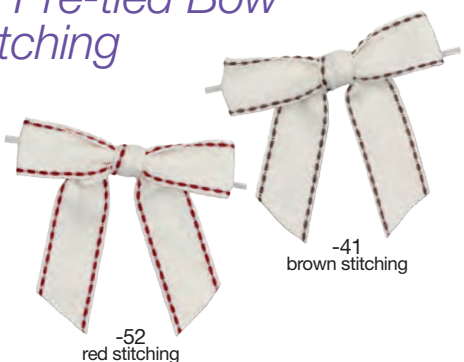

Canvas Pre-tied Bow with Stitching

Bow264
ribbon: 3/4"
bow: 3" x 2¼"
12pcs/pack