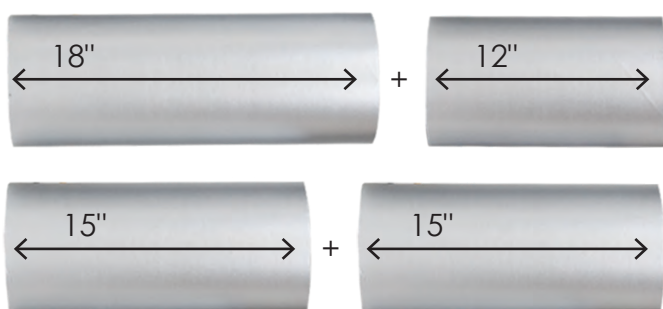

Cutting Dispensers

A CLEAN CUT FOR YOUR PACKAGING NEEDS

30"
WIDTH

BEHIND THE
COUNTER

AVAILABLE IN TWO STYLES: REGULAR OR SERRATED

Dispenser comes with rubber feet & holds up to 9 inch diameter roll (full ream)

REGULAR RCD30

REGULAR BLADE (RCD30), CAN BE MOUNTED ON THE COUNTER OR ON THE WALL

SERRATED SCD30

USED FOR FOIL, HOLOGRAPHIC & CELLO

SERRATED BLADE (SCD30), CAN BE MOUNTED UNDER THE COUNTER OR ON THE WALL

IF MOUNTED ON THE COUNTER THE BLADE NEEDS TO FACE DOWN

- Holographic, foils & cello require serrated blade
- All dispensers come with rubber feet
- All dispensers hold up to a full 9" diameter ream
- Regular blade can be mounted on the counter or on the wall
- Serrated blade can be mounted under the counter or on the wall

O.D.: 32" wide x 8" x 7" (see mounting notes)

NOTE on Counter height: 8" is height from the counter, 7" is space on the counter
NOTE on Wall: 8" is depth from the wall, 7" is space on the wall

25% GREATER VALUE
THAN 24 INCH

Style#	Name	Size	Color	Cost
RCD30B	Regular Cutting Dispenser	30"	Black	$55
SCD30B	Serrated Cutting Dispenser	30"	Black	$65
◆ CDB	Cutting Dispenser Bracket			$15

◆ Mounts cutting dispenser on slatwall (2 pieces)

REAM WRAP & SLITTING

Reams may be slit to accommodate your special packaging needs.

*6" will be discarded unless noted otherwise.

ADDITIONAL SLITTING OPTIONS

JEWELERS ROLLS

ALL DESIGNS AVAILABLE IN JEWELERS ROLLS BY SLITTING 1/4 REAMS

YOU RECEIVE ALL FOUR 7 1/2" JEWELER ROLLS