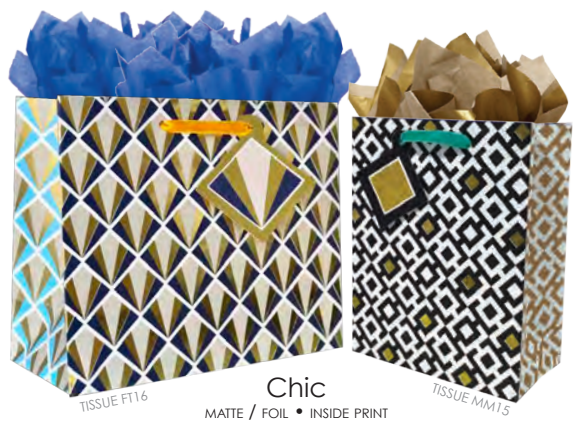

Chic
MATTE / FOIL • INSIDE PRINT

Medium Tote MT374   Small Tote ST374
$6.95 / $20.85 ½ dz $5.95 / $17.85 ½ dz