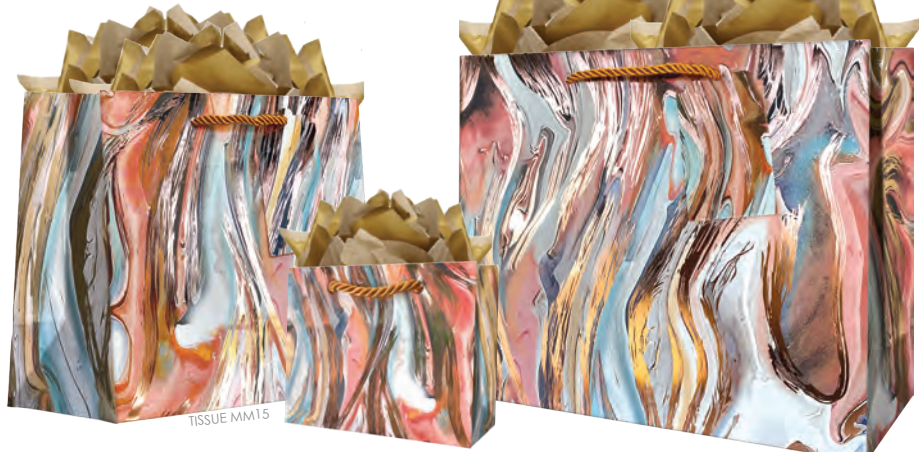

Marbleized Copper
MATTE / FOIL • INSIDE PRINT

Medium Tote MT225
$4.99 / $14.97 ½ dz

Tiny Tote TT225
$3.95 / $11.85 ½ dz

Large Tote LT225
$5.95 / $17.85 ½ dz