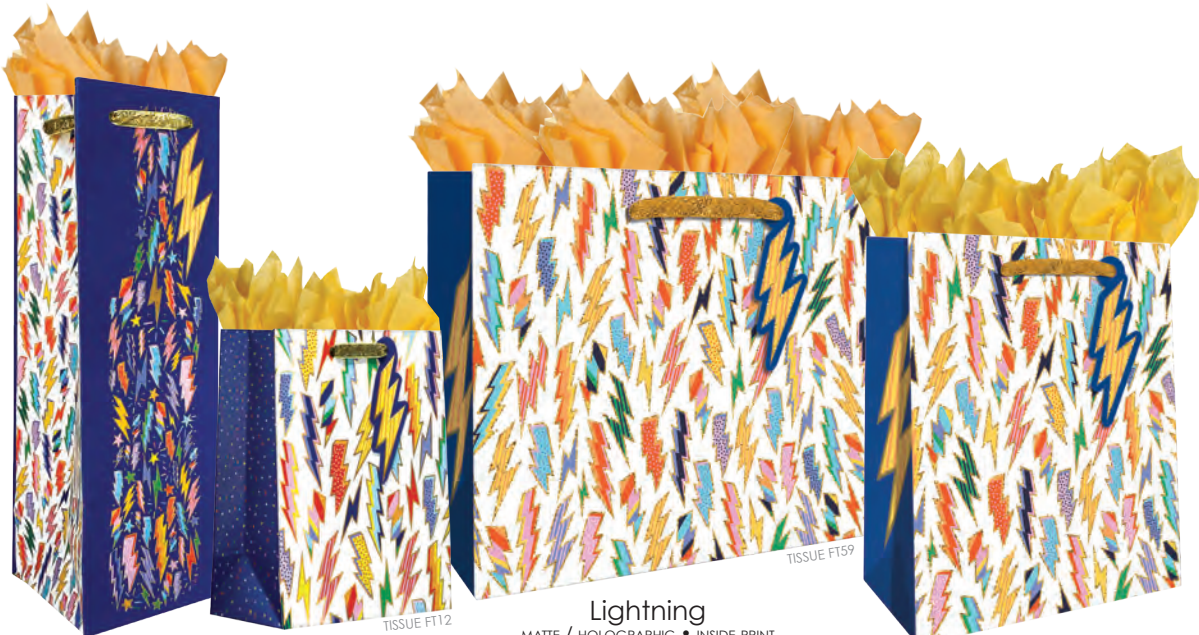

TISSUE FT12

TISSUE FT59

Lightning

MATTE / HOLOGRAPHIC • INSIDE PRINT

Bottle Tote BT317

$6.95 / $20.85 ½ dz

Small Tote ST317

$5.95 / $17.85 ½ dz

Large Tote LT317

$7.95 / $23.85 ½ dz

Medium Tote MT317

$6.95 / $20.85 ½ dz