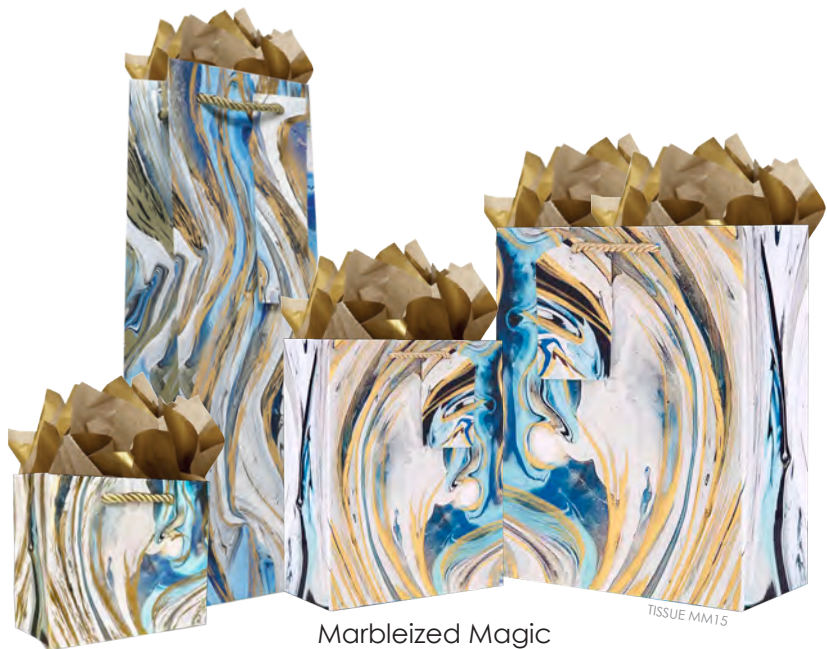

Marbleized Magic
MATTE / FOIL • INSIDE PRINT

Tiny Tote TT218
$3.95 / $11.85 ½ dz

Bottle Tote BT218
$6.50 / $19.50 ½ dz

Small Tote ST218
$4.95 / $14.85 ½ dz

Medium Tote MT218
$6.50 / $19.50 ½ dz