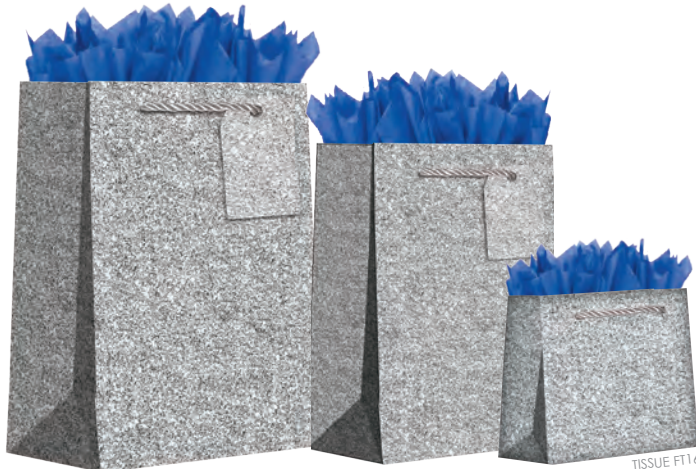

Small Tote ST675
\$5.95 / \$17.85 ½ dz

Tiny Tote TT675
\$3.95 / \$11.85 ½ dz

TISSUE IM30

Iridescent Sparkle
FULL IRIDESCENT SPARKLE

Medium Tote MT397
\$6.95 / \$20.85 ½ dz

TISSUE FT16

Silver Sparkle
FULL SILVER SPARKLE