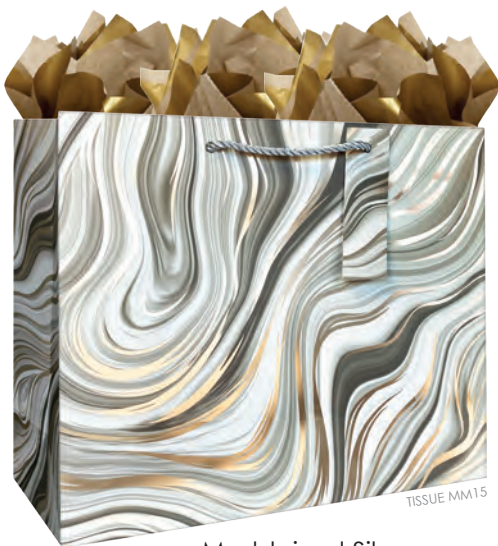

Bottle Tote BT317

\$6.95 / \$20.85 ½ dz

Small Tote ST317

\$5.95 / \$17.85 ½ dz

Large Tote LT317

\$7.95 / \$23.85 ½ dz

Medium Tote MT317

\$6.95 / \$20.85 ½ dz

Marbleized Silver
MATTE / FOIL • INSIDE PRINT

Large Tote LT330
\$7.95 / \$23.85 ½ dz

Marbleized Magic
MATTE / FOIL • INSIDE PRINT

Tiny Tote TT218
\$3.95 / \$11.85 ½ dz

Bottle Tote BT218
\$6.50 / \$19.50 ½ dz