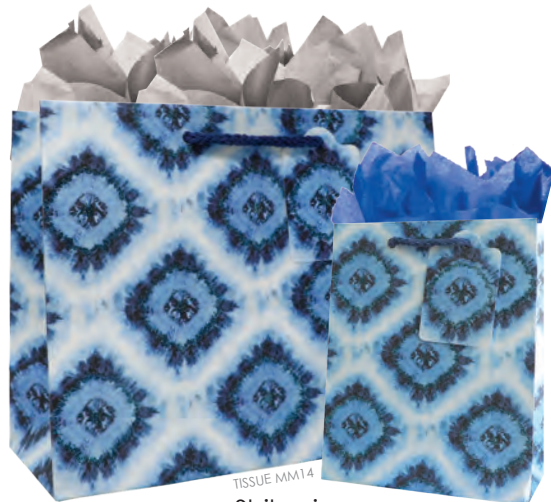

Shibori

WHITE KRAFT / SPARKLE • INSIDE PRINT

Medium Tote MT175
$5.95 / $17.85 ½ dz

Small Tote ST175
$3.95 / $11.85 ½ dz