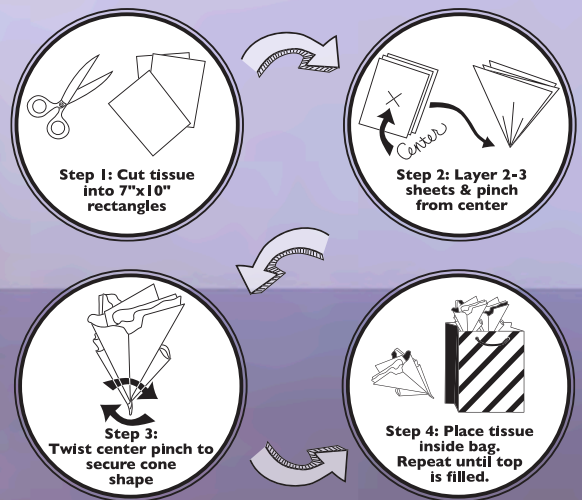

Celestial
BPT307

METALLIC GOLD HIGHLIGHT